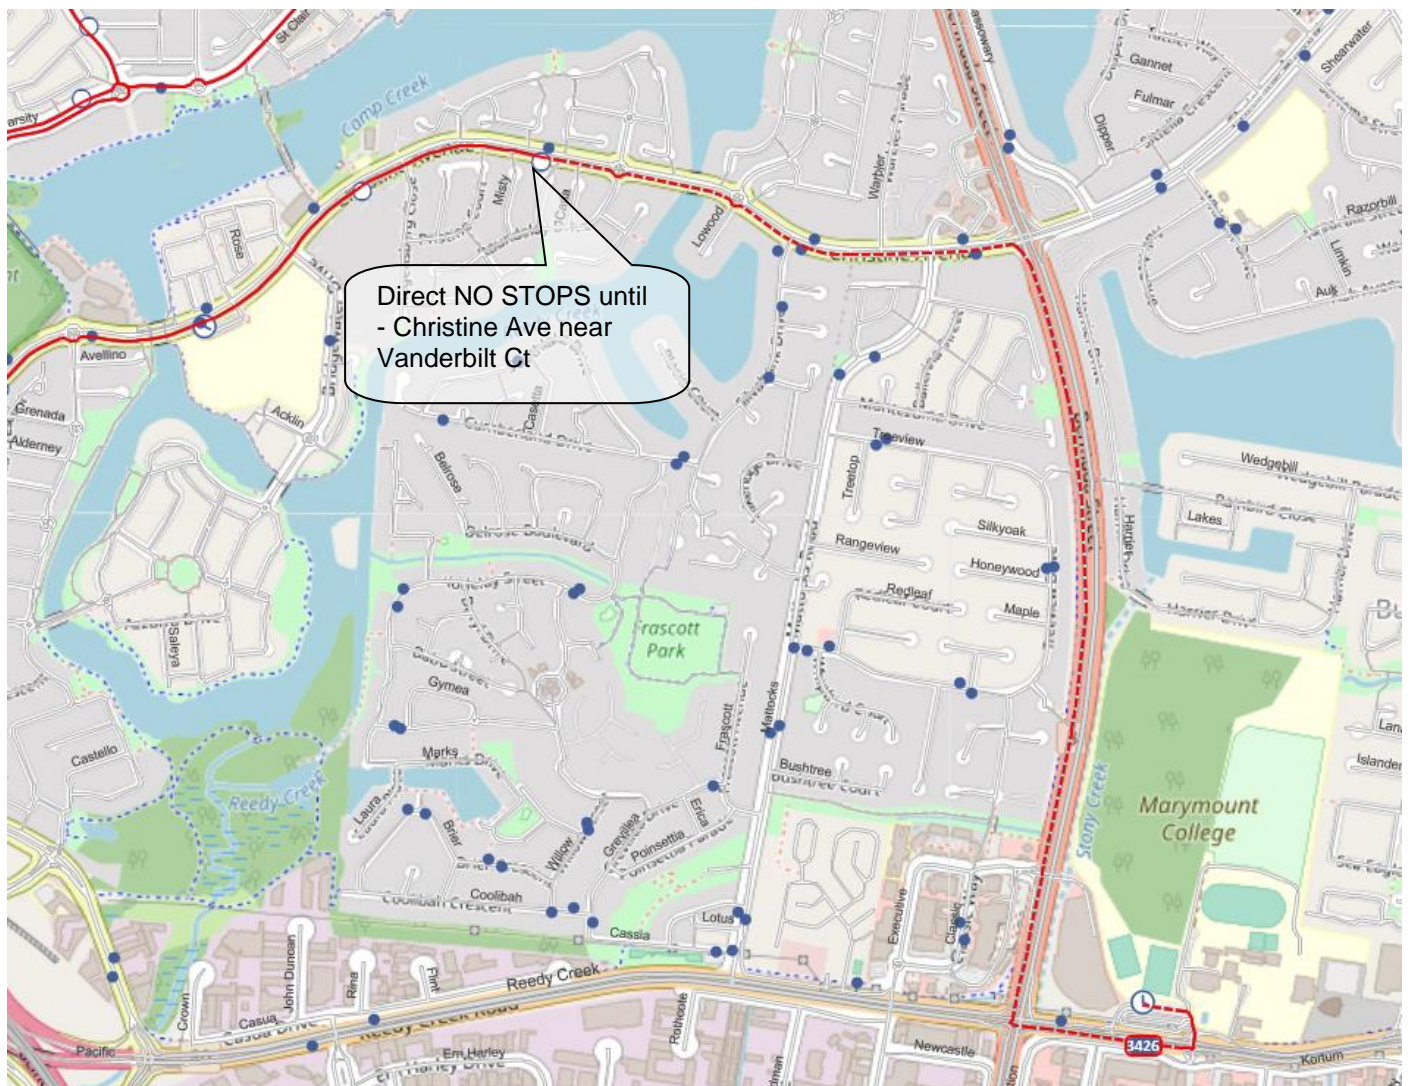

STUDENT & PARENT NOTICE

Date of Notice: May 4th, 2021

Duty 2071s/3856s All Students

PM SCHOOL RUN 3426 Marymount College

Please be advised of the following changes from: Monday 12th July 2021.

To assist with overcrowding – this service will run **DIRECT - NO STOPS** to Christine Ave near Vanderbilt Ct (301438) via Bermuda St

Any students for **Mattocks Rd** or **Christine Ave** at **Silvabank Dr** (300598) must catch **Bus 3410** departing Marymount College at 3:15.

For any further information please go to www.translink.com.au or www.surfside.com.au