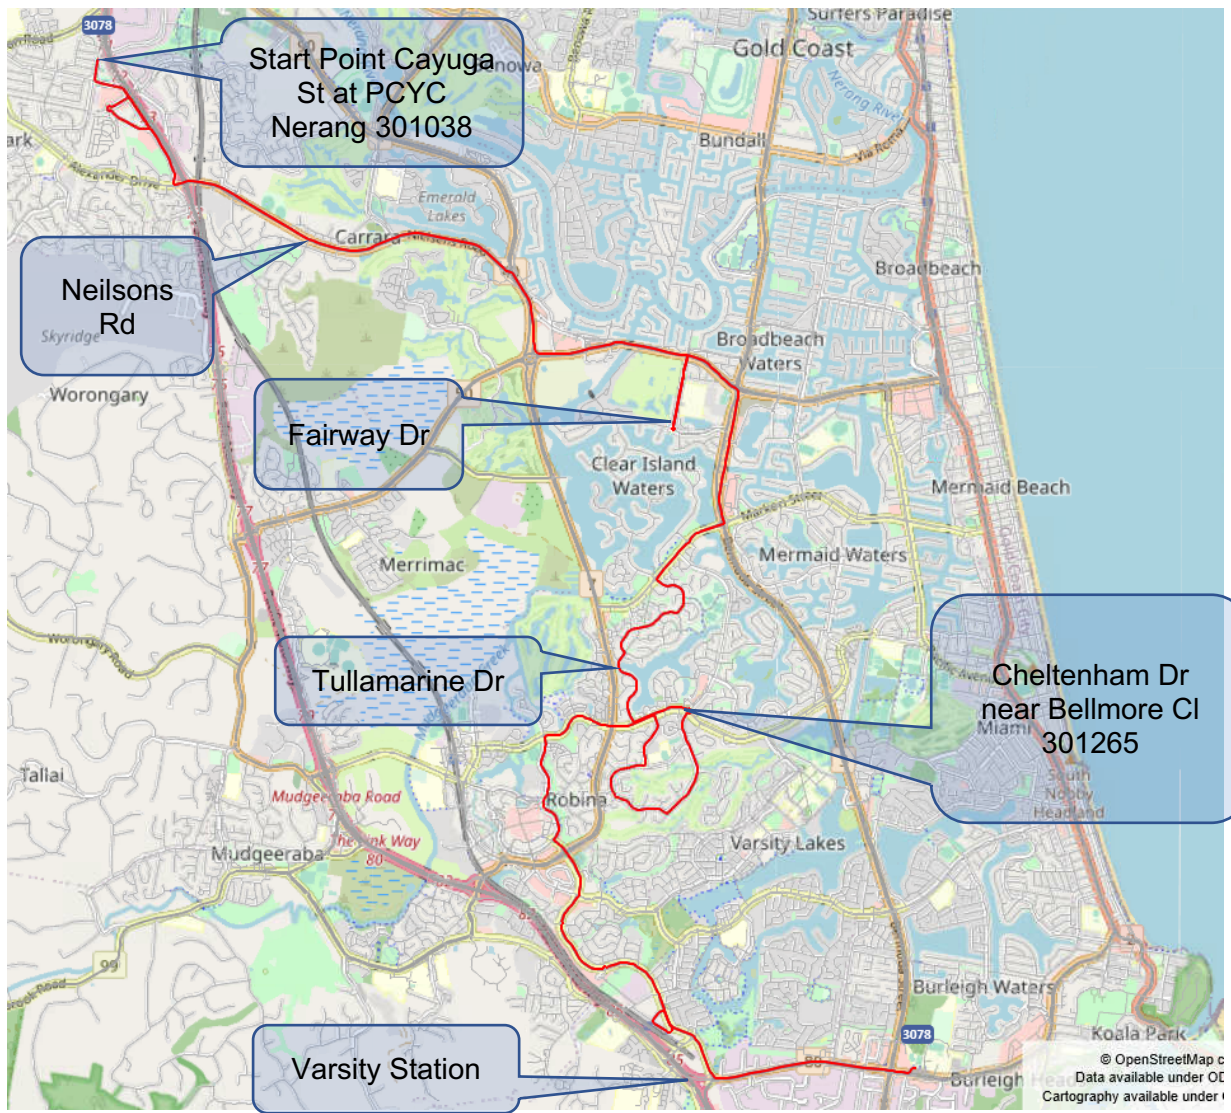

Please give us your feedback of proposed changes info@wearekinetic.com

New route: School bus ## 3078

K/NET/C
moving people

What? A new school bus route is starting – 3078 AM (Matches 3428 PM)

Why? To improve current routes creating an even distribution of students on busy routes & to create more direct routes.

When? Proposed Term 4 onwards.

Details New Bus 3078 will start at Cayuga St travelling to Marymount College. This run will incorporate streets from 3028, 3105 & 3114.

Students from Manly Dr will need to walk over to Cheltenham Dr near Bellmore CI 301265 to catch this service.

A larger map & run sheet is on the back of this page.

Map

- Cayuga St
- (L) Mortensen.
- (R) Hinkler.
- (R) McKenzie
- (R) Pappas.
- (R) Hinkler
- (L) Alexander, Nielsens
- (R) Nerang Broadbeach.
- (L) Gooding, Nerang Broadbeach.
- (R) Fairway
- U-Turn at Fairway & Santa Cruz Roundabout
- (R) Nerang Broadbeach
- (R) Bermuda.
- (R) Markeri
- (L) Yarraville
- (R) Camberwell

- (R) Tullamarine
- (L) Cheltenham
- (R) Ron Penhaligon
- (R) 2nd Glen Eagles
- (L) Killarney
- (L) Cheltenham
- (L) Robina Town Centre
- (L) Scottsdale
- (R) Station
- Varsity Station
- (R) Scottsdale
- (L) Reedy Creek
- (L) Marymount Catholic College