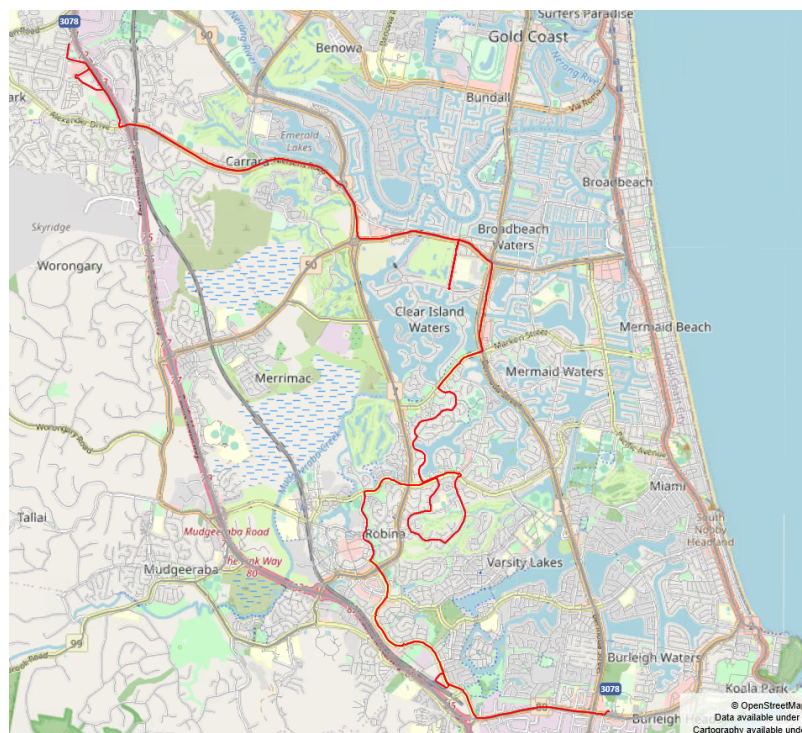

Please give us your feedback of proposed changes info@wearekinetic.com

New route: School bus ## 3078

K/NET/C
moving people

What? A new school bus route is starting – 3078 AM (Matches 3428 PM)

Why? To improve current routes creating an even distribution of students on busy routes & to create more direct routes.

When? Proposed Term 4 onwards.

Details New Bus 3078 will start at Cayuga St travelling to Marymount College. This run will incorporate streets from 3028, 3105 & 3114.

Students from Manly Dr will need to walk over to Cheltenham Dr near Bellmore CI 301265 to catch this service.

A larger map & run sheet is on the back of this page.

Map

- Cayuga St
- (L) Mortensen.
- (R) Hinkler.
- (R) McKenzie
- (R) Pappas.
- (R) Hinkler
- (L) Alexander, Nielsens
- (R) Nerang Broadbeach.
- (L) Gooding, Nerang Broadbeach.
- (R) Fairway
- U-Turn at Fairway & Santa Cruz Roundabout
- (R) Nerang Broadbeach
- (R) Bermuda.
- (R) Markeri
- (L) Yarraville
- (R) Camberwell

- (R) Tullamarine
- (L) Cheltenham
- (R) Ron Penhaligon
- (R) 2nd Glen Eagles
- (L) Killarney
- (L) Cheltenham
- (L) Robina Town Centre
- (L) Scottsdale
- (R) Station
- Varsity Station
- (R) Scottsdale
- (L) Reedy Creek
- (L) Marymount Catholic College