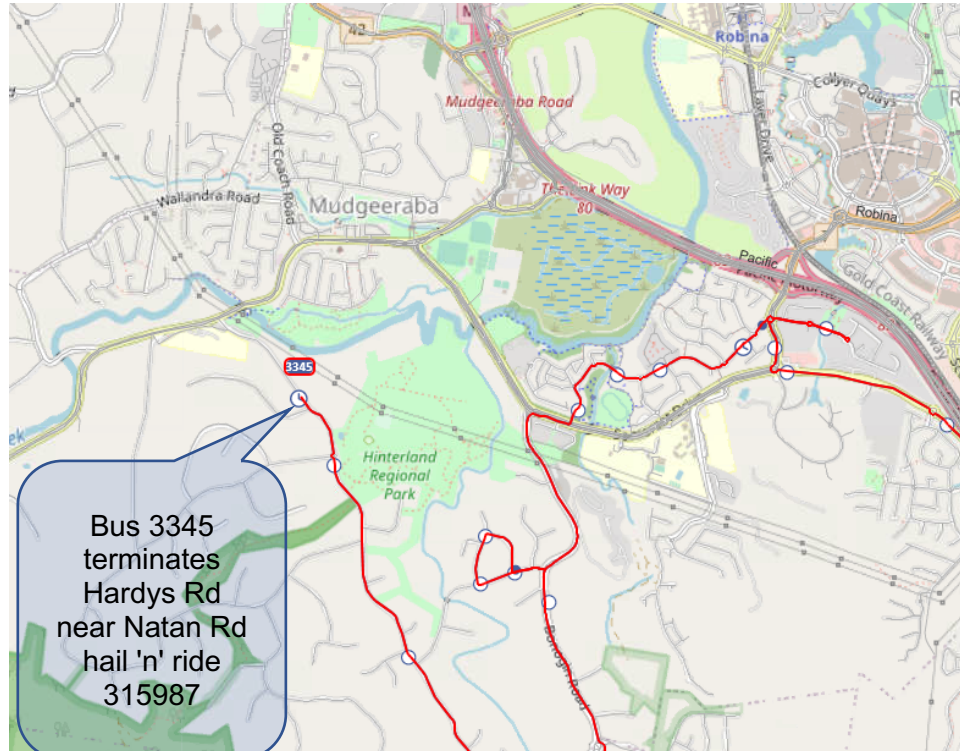

Please give us your feedback of proposed changes info@wearekinetic.com

School bus ## 3345 – For any passengers after Hardy’s Rd

K/NET/C
moving people

- What?** Bus 3345 route is changing. There will also be minor changes to the timetable.
- Why?** To improve current routes creating an even distribution of students on busy routes & to create more direct routes.
- When?** Proposed Term 4 onwards.
- Details** Bus 3345 is being truncated and will terminate at Hardy’s Rd near Natan Rd hail 'n' ride 315987.

A larger map & run sheet is on the back of this page.

Map

Bus 3345
 terminates
 Hardys Rd
 near Natan Rd
 hail 'n' ride
 315987

Marymount Catholic College

- (R) Reedy Creek.
- (R) Scottsdale.
- (L) Stapley.
- (L) Old Coach.
- (R) Bridgman
- Straight on Bridgeman
- Straight on Bridgman
- (L) Woodland
- (L) Old Coach
- ,Gemvale
- (R) Somerset
- (R) Leviathan
- U-Turn at Leviathan & Victory roundabout.
- Straight on Swanton
- (L) Swanton

- Straight on Somerset.
- (R) Somerset.
- (L) Bonogin.
- (R) Gunsynd
- (R) Tulloch.
- (L) Todman
- (L) Gunsynd
- (R) Bonogin
- Straight on Bonogin
- U-turn on Bonogin after Gardinia at Bus turnaround
- (L) Davenport.
- (R) Glenmore
- (L) Hardys