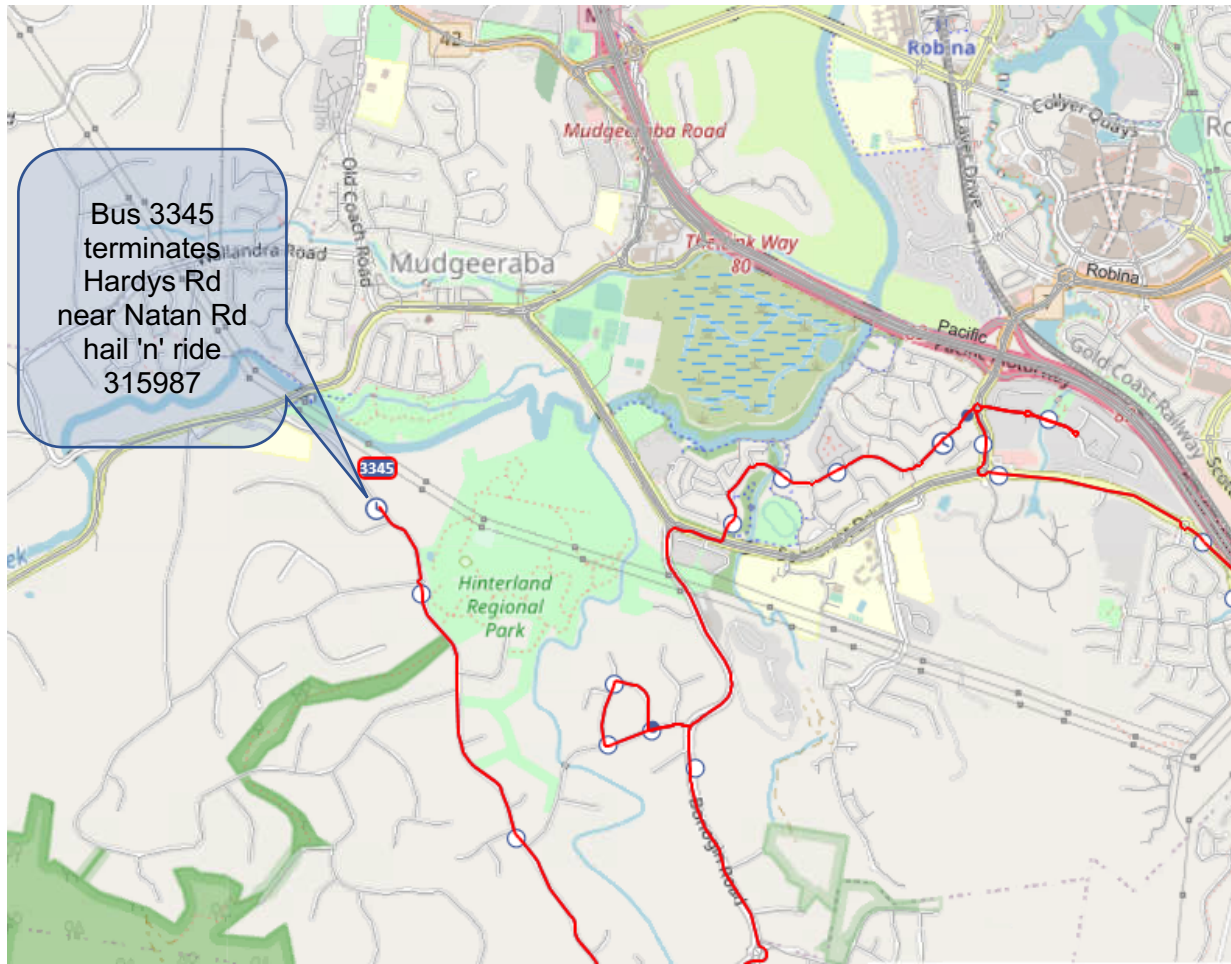

Please give us your feedback of proposed changes info@wearekinetic.com

School bus ## 3345 – For any passengers after Hardy’s Rd

K/NET/C
moving people

- What?** Bus 3345 route is changing. There will also be minor changes to the timetable.
- Why?** To improve current routes creating an even distribution of students on busy routes & to create more direct routes.
- When?** Proposed Term 4 onwards.
- Details** Bus 3345 is being truncated and will terminate at Hardy’s Rd near Natan Rd hail 'n' ride 315987.

A larger map & run sheet is on the back of this page.

Map

Bus 3345
 terminates
 Hardys Rd
 near Natan Rd
 hail 'n' ride
 315987

Marymount Catholic College

- (R) Reedy Creek.
- (R) Scottsdale.
- (L) Stapley.
- (L) Old Coach.
- (R) Bridgman
- Straight on Bridgeman
- Straight on Bridgman
- (L) Woodland
- (L) Old Coach
- ,Gemvale
- (R) Somerset
- (R) Leviathan
- U-Turn at Leviathan & Victory roundabout.
- Straight on Swanton
- (L) Swanton

- Straight on Somerset.
- (R) Somerset.
- (L) Bonogin.
- (R) Gunsynd
- (R) Tulloch.
- (L) Todman
- (L) Gunsynd
- (R) Bonogin
- Straight on Bonogin
- U-turn on Bonogin after Gardinia at Bus turnaround
- (L) Davenport.
- (R) Glenmore
- (L) Hardys