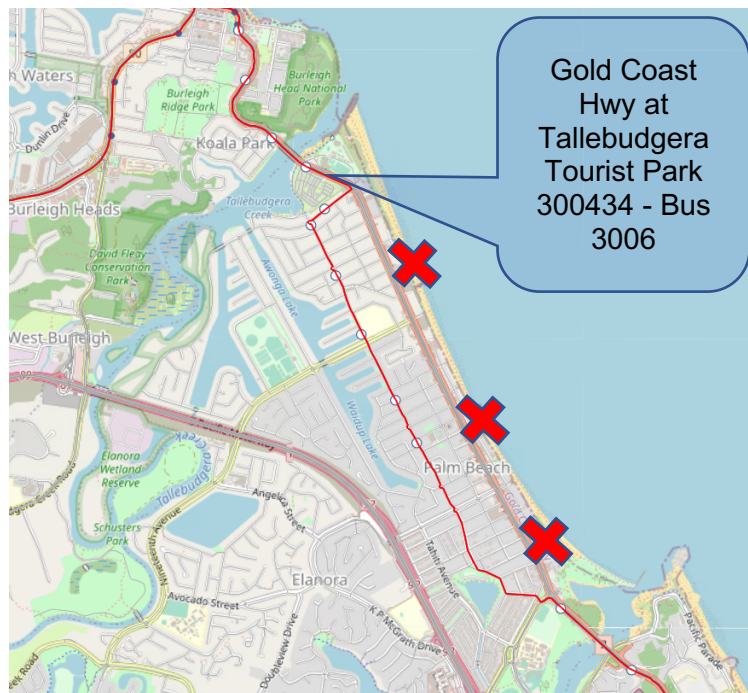

Please give us your feedback of proposed changes info@wearekinetic.com

School bus ## 3085 Gold Coast Hwy passengers only

K/NET/C
moving people

- What?** Bus 3085 route is changing. There will also be minor changes to the timetable.
- Why?** To improve current routes creating an even distribution of students on busy routes & to create more direct routes.
- When?** Proposed Term 4 onwards.
- Details** Bus 3085 will no longer service Gold Coast Hwy. Passengers can either walk 2 blocks to Townson Ave to catch Bus 3006 or catch high frequency service - route 700 & transfer to Bus 3006 at Gold Coast Hwy at Tallebudgera Tourist Park 300434 at 07:59. (students must ensure arrival before 07:59)

A larger map & run sheet is on the back of this page.

Map

Bus 3085

- Wharf St
- (L) Griffith
- (R) McLean.
- , Marine.
- , Musgrave
- (R) Coolangatta.
- (R) Lang.
- (L) Golden Four
- (L) Toolona
- Straight on Illawarra.
- (L) Taperell
- (L) Costelloe.
- (R) Bob Barnard.
- (L) Yolanta.
- (L) Mirreen, Kitchener.
- (L) Gold Coast
- (L) 2nd Thrower (after Currumbin Ck Bridge).
- (R) Luzon.
- (R) Laguna, Philippine, Townson
- (R) Tallebudgera
- (L) Gold Coast
- (L) West Burleigh, Reedy Creek.
- (R) Marymount Catholic College Bus Only

Bus 3006

- Wharf St
- (L) Griffith
- (R) McLean.
- , Marine.
- , Musgrave
- (R) Coolangatta.
- (R) Lang.
- (L) Golden Four
- (L) Toolona
- Straight on Illawarra.
- (L) Taperell
- (L) Costelloe.
- (R) Bob Barnard.
- (L) Yolanta.
- (L) Mirreen, Kitchener.
- (L) Gold Coast
- (L) 2nd Thrower (after Currumbin Ck Bridge).
- (R) Luzon.
- (R) Laguna, Philippine, Townson
- (R) Tallebudgera
- (L) Gold Coast
- (L) West Burleigh, Reedy Creek.
- (R) Marymount Catholic College