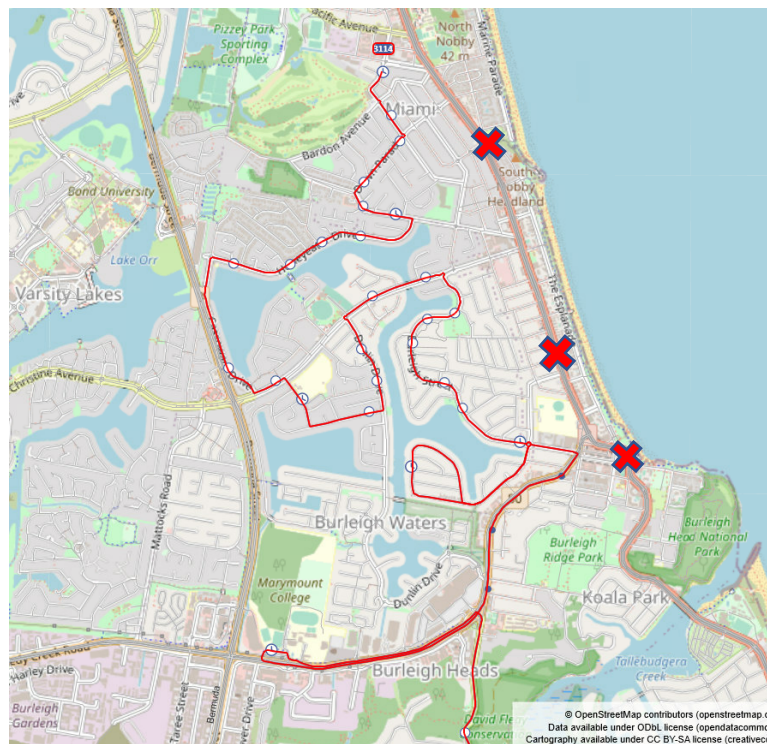

Please give us your feedback of proposed changes info@wearekinetic.com

School bus ## 3114 All Miami/Burleigh Waters passengers

K/NET/C
moving people

- What?** Bus 3114 route is changing. There will also be minor changes to the timetable.
- Why?** To improve current routes creating an even distribution of students on busy routes & to create more direct routes.
- When?** Proposed Term 4 onwards.
- Details** Bus 3114 is changing the start location to start at Hillcrest St & will follow the urban 756 route to Burleigh St, where the bus will then travel direct to Marymount & then continue on route to St Andrews College & Tallebudgera Primary.

A larger map & run sheet is on the back of this page.

Map

Straight on Albion

- (R) Dawn
- (L) Mountain View
- (R) Honeyeater
- (L) Cassowary
- (L) Christine
- (R) Whistler
- (L) Auk
- (L) Dunlin
- (R) Christine
- (R) Burleigh
- (R) Acanthus
- (L) Acanthus.
- (R) Burleigh.
- (R) West Burleigh, Reedy Creek.
- (R) Marymount Catholic College