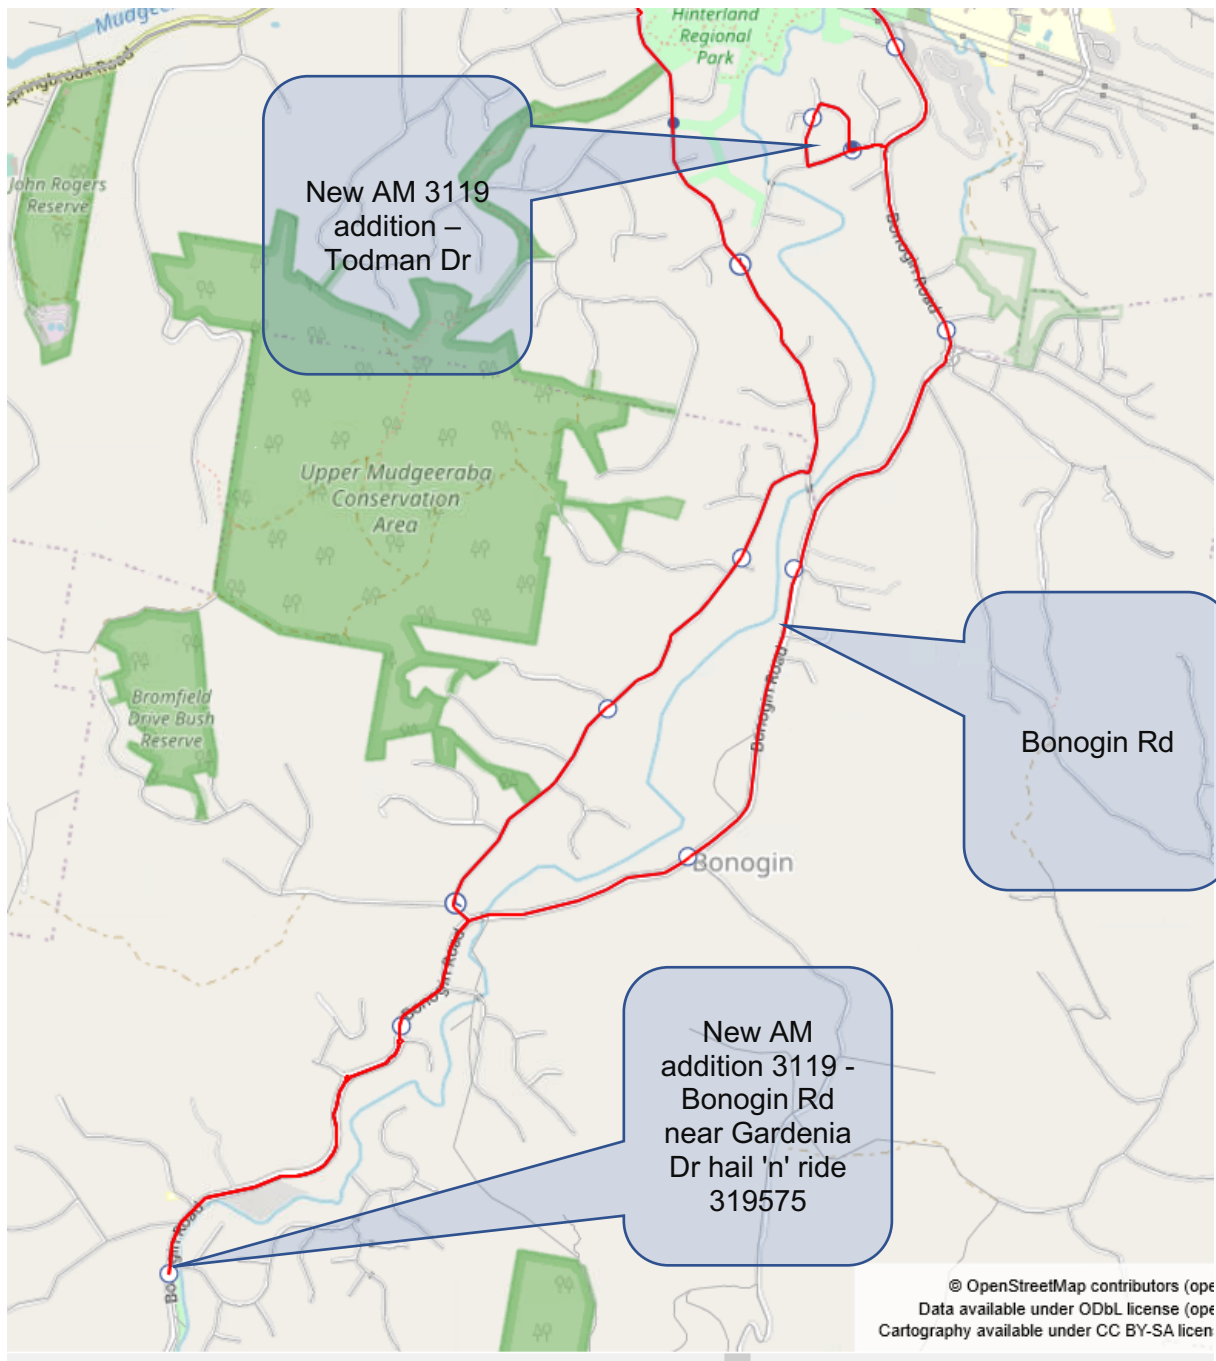

## School bus ## 3119 & 3345 Bonogin Valley passengers

**What?** AM Bus 3119 route is changing. There will also be minor changes to the timetable.

**Why?** To improve current routes creating an even distribution of students on busy routes & to create more direct routes.

A larger map & run sheet is on the back of this page.

### Map

- (L) Hardys
- (R) Glenmore
- (L) Davenport.
- (R) Bonogin
- U-turn on Bonogin after Gardinia at Bus turnaround
- (L) Gunsynd
- (R) Todman
- (R) Tulloch.
- (L) Gunsynd.
- (L) Bonogin
- (R) Somerset.
- (L) Swanton
- (R) Swanton (roundabout)

- Straight on Leviathan
- U-Turn at Leviathan & Victory roundabout.
- (L) Somerset
- (L) Gemvale
- Gemvale, Old Coach.
- (R) Bridgeman.
- (L) Woodland
- (L) Old Coach
- (R) Stapley.
- (R) Scottsdale
- (L) Reedy Creek
- (L) Marymount Catholic College Bus Only