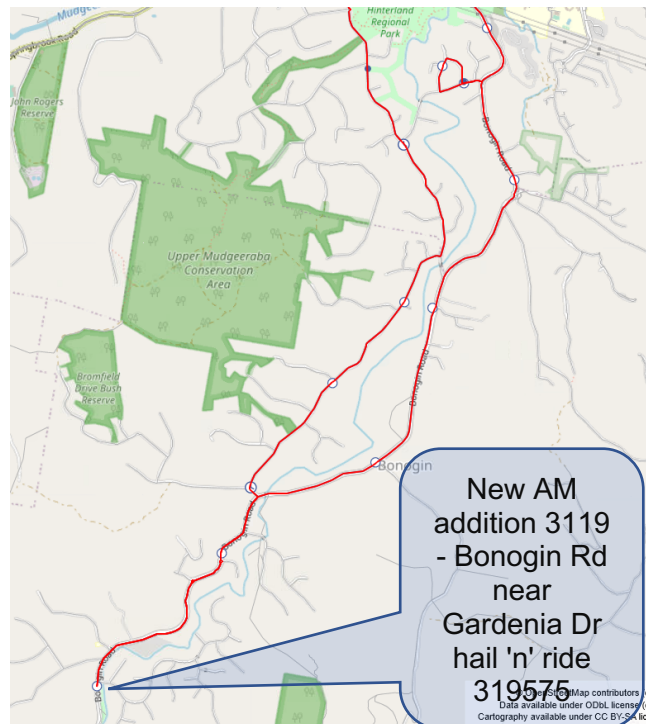

Please give us your feedback of proposed changes info@wearekinetic.com

School bus ## 3119 & 3345 Bonogin Valley passengers

What? AM Bus 3119 route is changing. There will also be minor changes to the timetable.

Why? To improve current routes creating an even distribution of students on busy routes & to create more direct routes.

When? Proposed Term 4 onwards.

Details To match the PM service 3345, Bus 3119 is being realigned and will now service Bonogin Rd near Gardenia Dr hail 'n' ride 319575 & Todman Dr near Comic Ct hail 'n' ride 320668 (+ close by stops).

A larger map & run sheet is on the back of this page.

Map