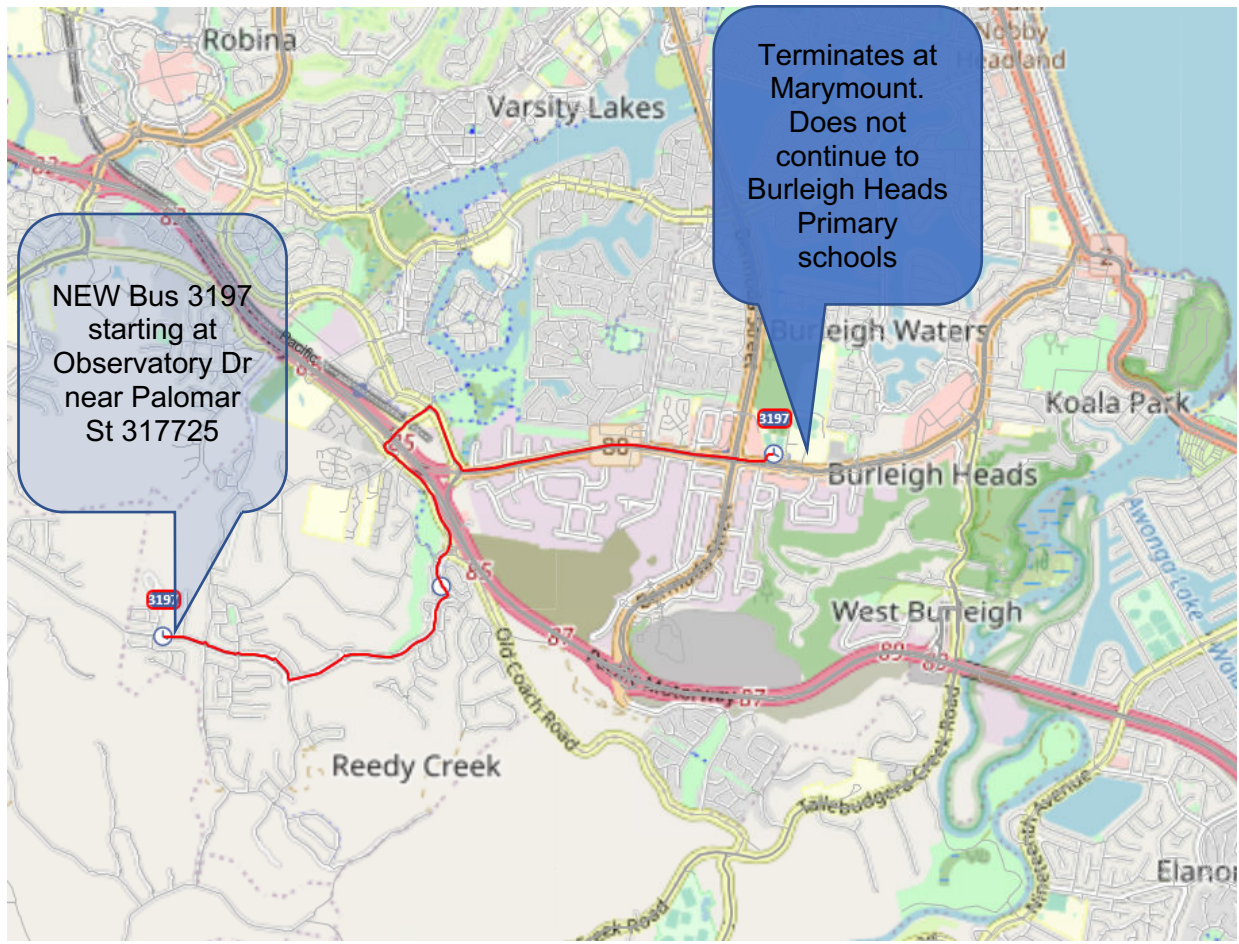

Please give us your feedback of proposed changes info@wearekinetic.com

School bus ## 3119 The Observatory passengers only NEW Bus 3197 + any Burleigh Heads Primary students

- What?** Bus 3119 route is changing. There will also be minor changes to the timetable.
- Why?** To improve current routes creating an even distribution of students on busy routes & to create more direct routes.
- When?** Proposed Term 4 onwards.
- Details** Bus 3119 is being realigned and will NO longer service The Observatory. Affected students can catch NEW Bus 3197 direct from The Observatory to Marymount.
- This service will terminate at Marymount College & will not continue to Burleigh Primary schools due to zero patronage.
- A larger map & run sheet is on the back of this page.

Map

- The Observatory
(L) Observatory, Wyllie
(L) Kingsmore
(L) Old Coach.
(R) Stapley.
(R) Scottsdale.
(L) Reedy Creek.
(L) Marymount Catholic College