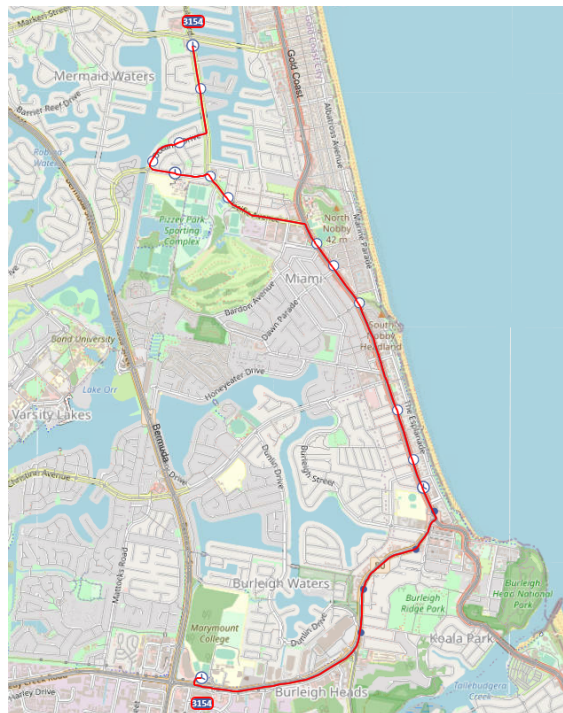

## New route: School bus ## 3154

**What?** A new school bus route is starting – 3154 AM (Matches 3484 PM)

**Why?** To improve current routes creating an even distribution of students on busy routes & to create more direct routes.

**When?** Proposed Term 4 onwards.

**Details** New Bus 3154 will start at Sunshine Bvd near Markeri St 300980 to Marymount via Oceanic Dr, Pacific Ave & Gold Coast Hwy.

Students from Gold Coast Hwy North of Miami can catch high frequency route 700 & board Bus 3154 at Second Ave & GC Hwy 300175 at 07:54. (students must ensure arrival before 07:54)

A larger map & run sheet is on the back of this page.

### Map

- Sunshine Bvd
- (R) Oceanic
- (L) Oceanic (roundabout)
- (R) Sunshine, Pacific
- (R) Gold Coast
- (R) West Burleigh, Reedy Creek.
- (R) Marymount Catholic College Bus only