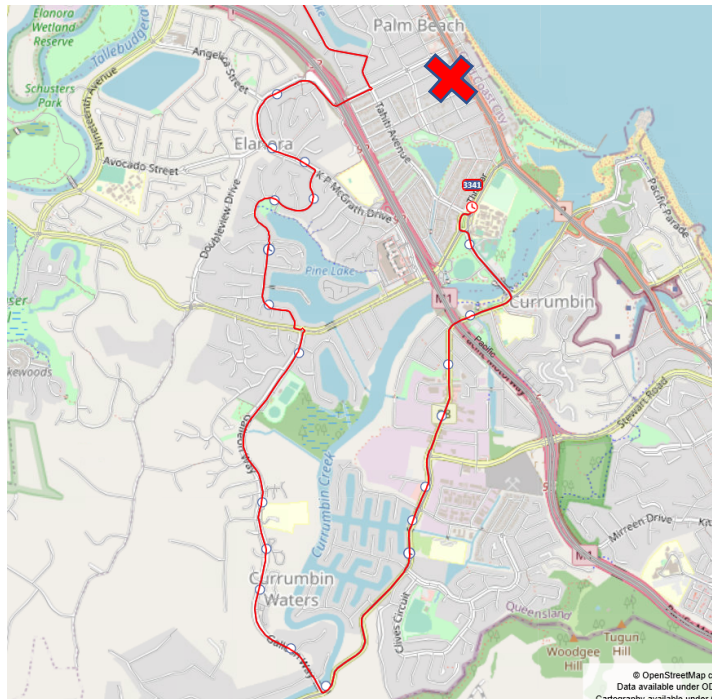

Please give us your feedback of proposed changes info@wearekinetic.com

School bus ## 3341 Murtha St, Galleon Way, Currumbin Ck, Thrower Dr passengers only

- What?** Bus 3341 route is changing. There will also be minor changes to the timetable. (matches 3085 AM)
- Why?** To improve current routes creating an even distribution of students on busy routes & to create more direct routes.
- When?** Proposed Term 4 onwards.
- Details** Bus 3341 is changing direction. Bus 3341 will now terminate at Palm Beach Currumbin High 300437 & travel in the opposite direction than current route. This means you will disembark the bus from the other side of the road. Please see over for streets travelled in order of travel.

A larger map & run sheet is on the back of this page.

Map

- Marymount College**
- (L) Reedy Creek, West Burleigh.
 - (R) Gold Coast.
 - (R) Tallebudgera
 - (L) Mallowa
 - (R) Tahiti.
 - (R) Palm Beach.
 - Straight on K P McGrath
 - (R) Murtha
 - (L) Guineas Creek.
 - (R) Galleon
 - (L) Currumbin Creek ,Duringan
 - (L) Thrower
 - (R) Thrower (roundabout)