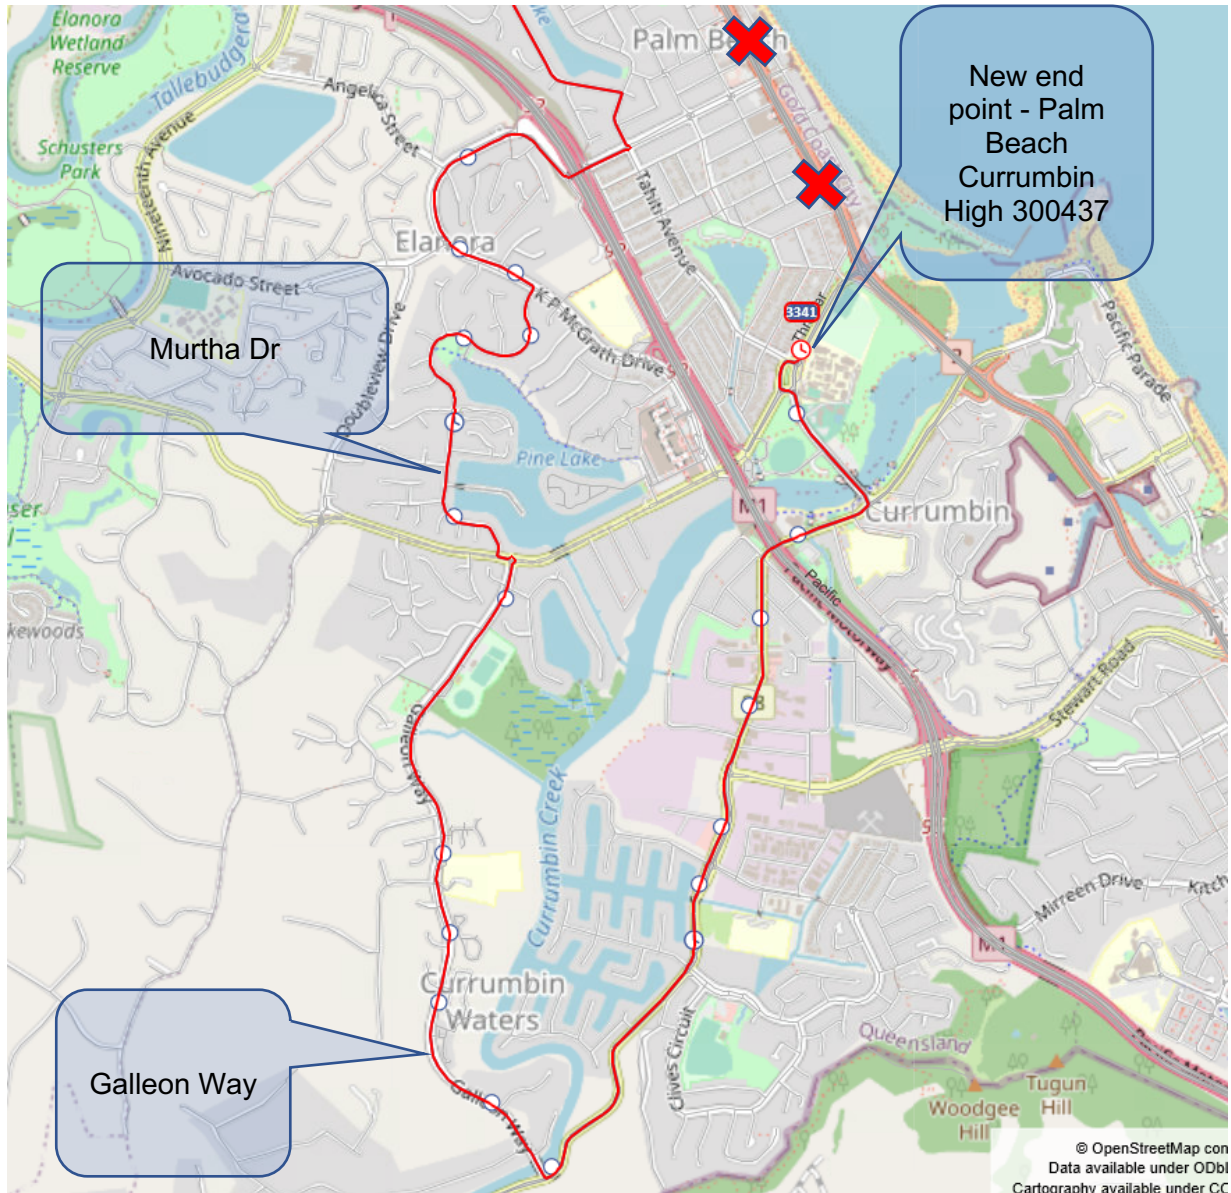

Please give us your feedback of proposed changes info@wearekinetic.com

School bus ## 3341 Murtha St, Galleon Way, Currumbin Ck, Thrower Dr passengers only

- What?** Bus 3341 route is changing. There will also be minor changes to the timetable. (matches 3085 AM)
- Why?** To improve current routes creating an even distribution of students on busy routes & to create more direct routes.
- When?** Proposed Term 4 onwards.
- Details** Bus 3341 is changing direction. Bus 3341 will now terminate at Palm Beach Currumbin High 300437 & travel in the opposite direction than current route. This means you will disembark the bus from the other side of the road. Please see over for streets travelled in order of travel.

A larger map & run sheet is on the back of this page.

Map

- Marymount College**
- (L) Reedy Creek, West Burleigh.
 - (R) Gold Coast.
 - (R) Tallebudgera
 - (L) Mallowa
 - (R) Tahiti.
 - (R) Palm Beach.
 - Straight on K P McGrath
 - (R) Murtha
 - (L) Guineas Creek.
 - (R) Galleon
 - (L) Currumbin Creek ,Duringan
 - (L) Thrower
 - (R) Thrower (roundabout)