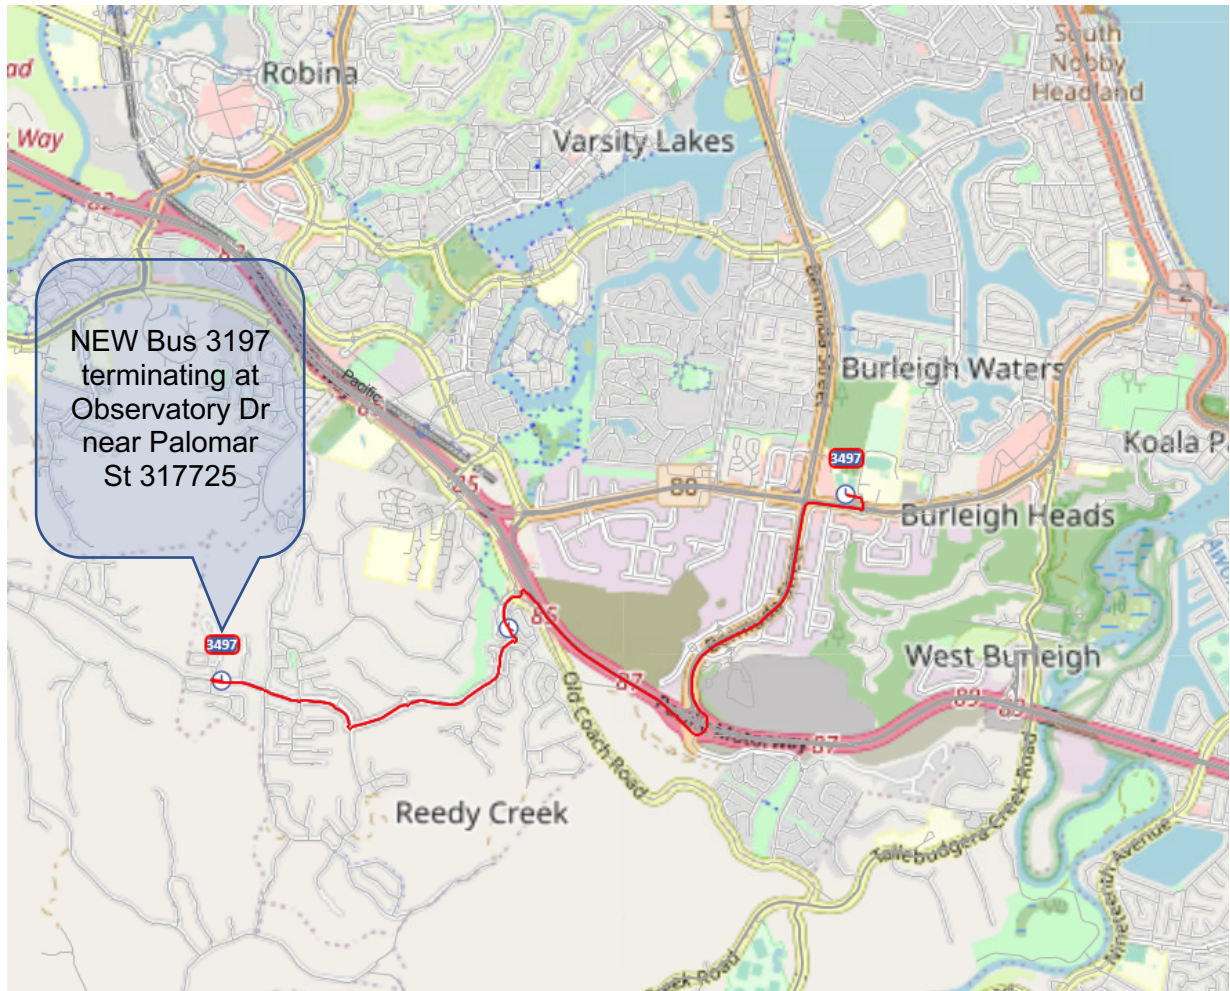

Please give us your feedback of proposed changes info@wearekinetic.com

New route - School bus ## 3497 PM - The Observatory passengers – 3345 students

K/NET/C
moving people

- What?** Bus 3345 route is changing. There will also be minor changes to the timetable.
- Why?** To improve current routes creating an even distribution of students on busy routes & to create more direct routes.
- When?** Proposed Term 4 onwards.
- Details** Bus 3345 is being realigned and will NO longer service The Observatory. Affected students can catch NEW Bus 3497 direct from Marymount to The Observatory. This bus will terminate at The Observatory.

A larger map & run sheet is on the back of this page.

Map

3497 - to The Observatory

Marymount College

(R) Reedy Creek.

(L) Bermuda.

(R) Pacific M1 Northbound.

(L) Reedy Ck Exit 85.

(L) Old Coach Rd

(R) Kingsmore

(R) Wyllie, Observatory

(R) Observatory

U-Turn at Observatory & Palomar Roundabout