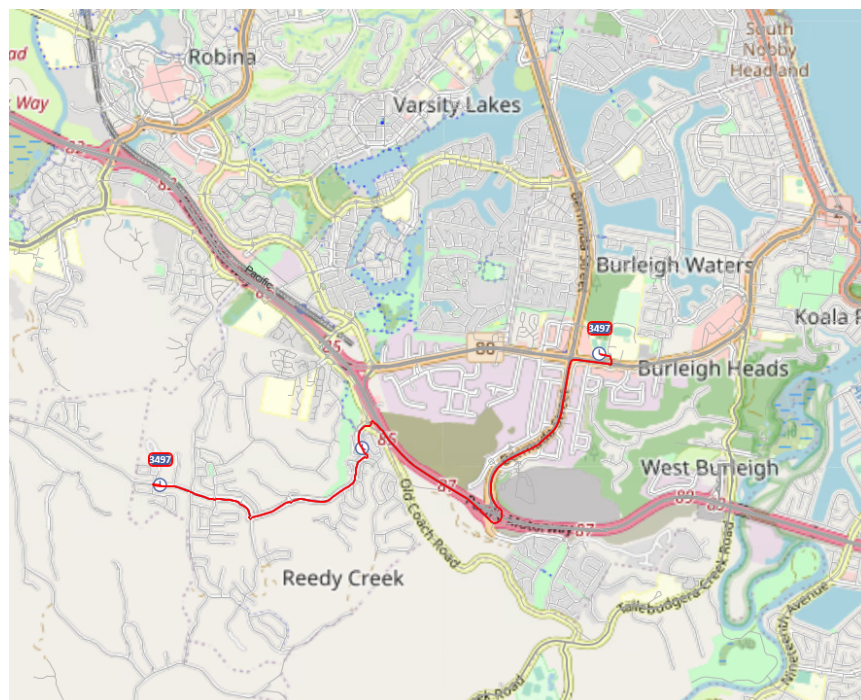

Please give us your feedback of proposed changes info@wearekinetic.com

New route - School bus ## 3497 PM - The Observatory passengers – 3345 students

K/NET/C
moving people

- What?** Bus 3345 route is changing. There will also be minor changes to the timetable.
- Why?** To improve current routes creating an even distribution of students on busy routes & to create more direct routes.
- When?** Proposed Term 4 onwards.
- Details** Bus 3345 is being realigned and will NO longer service The Observatory. Affected students can catch NEW Bus 3497 direct from Marymount to The Observatory. This bus will terminate at The Observatory.

A larger map & run sheet is on the back of this page.

Map

3497 - to The Observatory

Marymount College

(R) Reedy Creek.

(L) Bermuda.

(R) Pacific M1 Northbound.

(L) Reedy Ck Exit 85.

(L) Old Coach Rd

(R) Kingsmore

(R) Wyllie, Observatory

(R) Observatory

U-Turn at Observatory & Palomar Roundabout