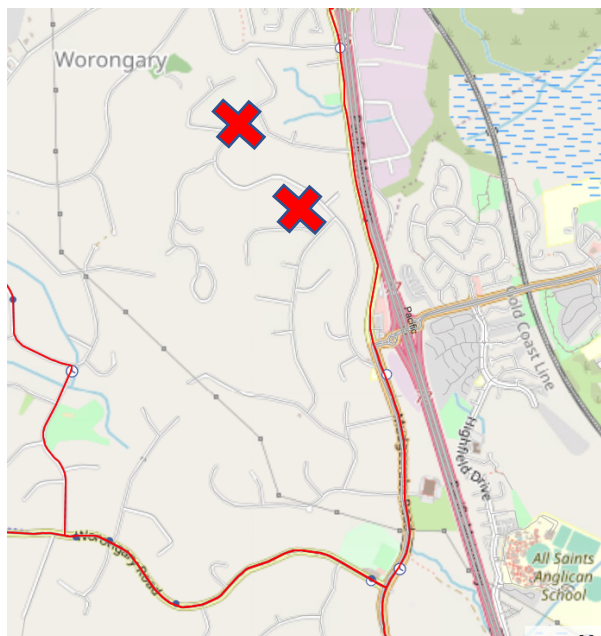

Please give us your feedback of proposed changes info@wearekinetic.com

School bus ## 3439 Alkira, Quambone St passengers only

K/NET/C
moving people

- What?** Bus 3439 route is changing. There will also be minor changes to the timetable.
- Why?** To improve current routes creating an even distribution of students on busy routes & to create more direct routes.
- When?** Proposed Term 4 onwards.
- Details** Due to low patronage Bus 3439 will not service Alkira & Quambone Streets. Any affected passengers can disembark Bus 3439 from Hinkler Dr near Kurilpa St hail 'n' ride 317524 or Mudgeeraba Rd near Quambone St 301472.

A larger map & run sheet is on the back of this page.

Map

© Onen

- Marymount College
- (R) Reedy Creek.
- Straight on Pacific M1 North.
- (L) The Link Exit 80.
- (L) Gold Coast Springbrook.
- (R) Hinterland
- (L) Cobai
- (L) Old Coach.
- (R) Wallandra, Berrigans.
- (L) Gold Coast Springbrook.
- Straight on Franklin.
- (L) Old Coach
- (R) Tallai
- (L) Mudgeeraba.
- (L) Worongary
- (R) Harry Mills
- (R) Vince Hinde
- (L) Worongary.
- (L) Mudgeeraba
- Straight on Hinkler