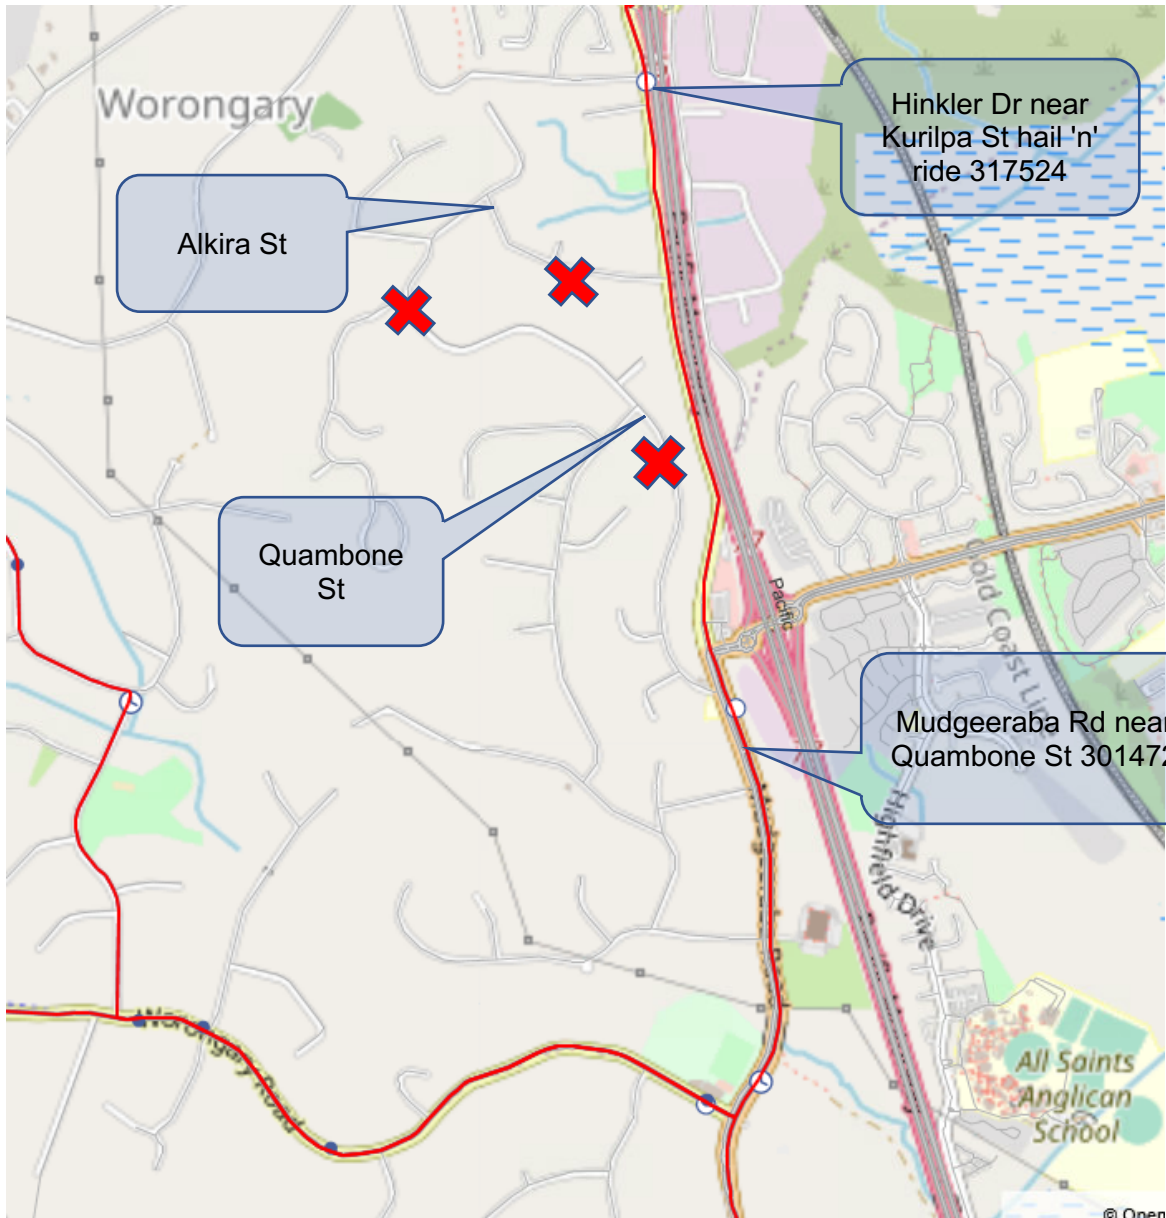

Please give us your feedback of proposed changes info@wearekinetic.com

School bus ## 3439 Alkira, Quambone St passengers only

K/NET/C
moving people

- What?** Bus 3439 route is changing. There will also be minor changes to the timetable.
- Why?** To improve current routes creating an even distribution of students on busy routes & to create more direct routes.
- When?** Proposed Term 4 onwards.
- Details** Due to low patronage Bus 3439 will not service Alkira & Quambone Streets. Any affected passengers can disembark Bus 3439 from Hinkler Dr near Kurilpa St hail 'n' ride 317524 or Mudgeeraba Rd near Quambone St 301472.

A larger map & run sheet is on the back of this page.

Map

© Onen

- Marymount College
- (R) Reedy Creek.
- Straight on Pacific M1 North.
- (L) The Link Exit 80.
- (L) Gold Coast Springbrook.
- (R) Hinterland
- (L) Cobai
- (L) Old Coach.
- (R) Wallandra, Berrigans.
- (L) Gold Coast Springbrook.
- Straight on Franklin.
- (L) Old Coach
- (R) Tallai
- (L) Mudgeeraba.
- (L) Worongary
- (R) Harry Mills
- (R) Vince Hinde
- (L) Worongary.
- (L) Mudgeeraba
- Straight on Hinkler