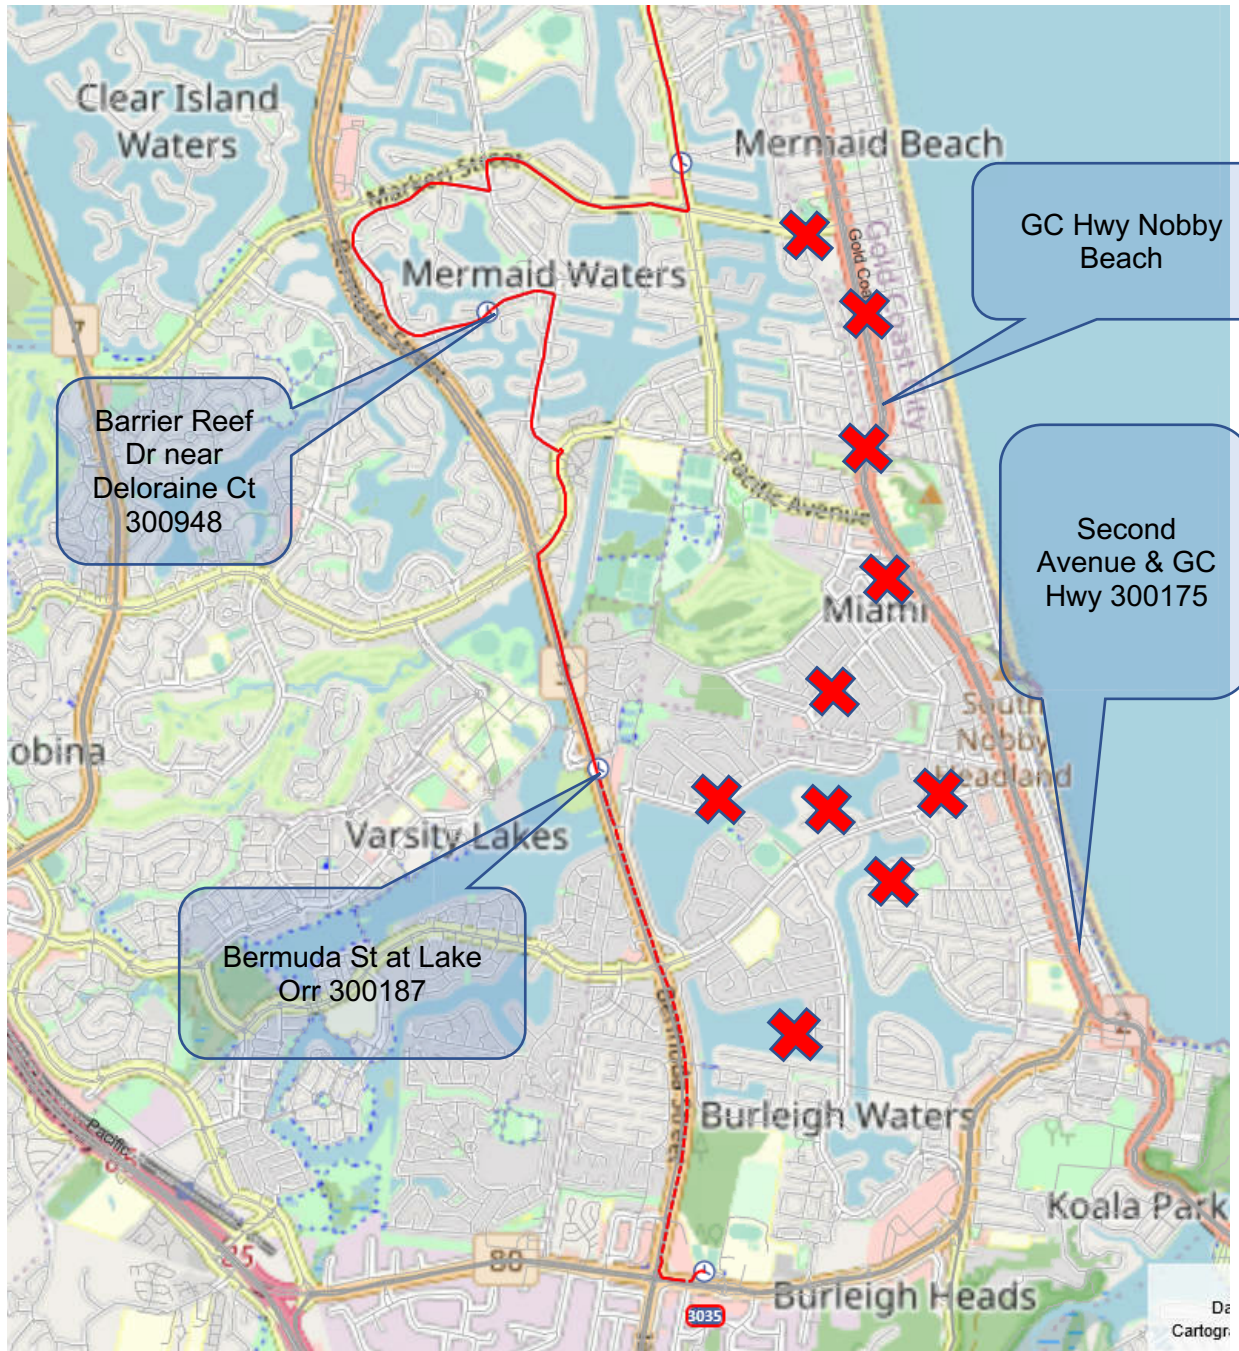

Please give us your feedback of proposed changes info@wearekinetic.com

School bus ## 3035 All passengers

- What?** Bus 3035 route is changing. There will also be minor changes to the timetable.
- Why?** To improve current routes creating an even distribution of students on busy routes & to create more direct routes.
- When?** Proposed Term 4 onwards.
- Details** Bus 3035 will no longer service Gold Coast Hwy. Students for this area can catch high frequency service 700 & transfer to Bus 3154 at Second Avenue & GC Hwy 300175.
- Bus 3035 will no longer service Hillcrest Pde, Dawn Pde, Honeyeater Dr, Christine Ave, Dunlin, Auk & Whistler St's. Students from these areas can catch Bus 3114.
- A larger map & run sheet is on the back of this page.

Map

- Bermuda
- (R) Fremar
- (R) Monaco
- (R) Rio Vista
- (L) T E Peters
- (R) Sunshine
- (R) Markeri
- (L) Rio Vista.
- (R) Barrier Reef
- (R) Rio Vista
- (R) Cottesloe
- (L) Bermuda
- (R) Christine
- (L) Mattocks
- (L) Reedy Creek
- (L) Marymount Catholic College

- Bermuda
- (R) Fremar
- (R) Monaco
- (R) Rio Vista
- (L) T E Peters
- (R) Sunshine
- (R) Markeri
- (L) Rio Vista.
- (R) Barrier Reef
- (R) Rio Vista
- (R) Cottesloe
- (L) Bermuda
- (R) Christine
- (L) Mattocks
- (L) Reedy Creek
- (L) Marymount Catholic College