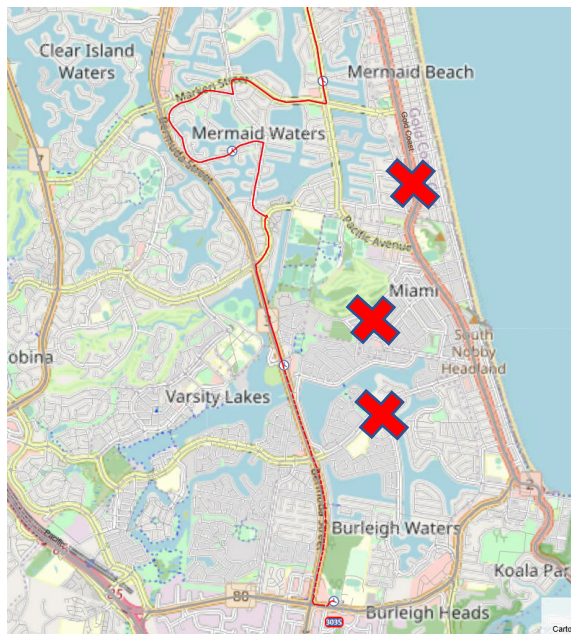

Please give us your feedback of proposed changes info@wearekinetic.com

School bus ## 3035 All passengers

- What?** Bus 3035 route is changing. There will also be minor changes to the timetable.
- Why?** To improve current routes creating an even distribution of students on busy routes & to create more direct routes.
- When?** Proposed Term 4 onwards.
- Details** Bus 3035 will no longer service Gold Coast Hwy. Students for this area can catch high frequency service 700 & transfer to Bus 3154 at Second Avenue & GC Hwy 300175.
- Bus 3035 will no longer service Hillcrest Pde, Dawn Pde, Honeyeater Dr, Christine Ave, Dunlin, Auk & Whistler St's. Students from these areas can catch Bus 3114.
- A larger map & run sheet is on the back of this page.

Map

- Bermuda
- (R) Fremar
- (R) Monaco
- (R) Rio Vista
- (L) T E Peters
- (R) Sunshine
- (R) Markeri
- (L) Rio Vista.
- (R) Barrier Reef
- (R) Rio Vista
- (R) Cottesloe
- (L) Bermuda
- (R) Christine
- (L) Mattocks
- (L) Reedy Creek
- (L) Marymount Catholic College

- Bermuda
- (R) Fremar
- (R) Monaco
- (R) Rio Vista
- (L) T E Peters
- (R) Sunshine
- (R) Markeri
- (L) Rio Vista.
- (R) Barrier Reef
- (R) Rio Vista
- (R) Cottesloe
- (L) Bermuda
- (R) Christine
- (L) Mattocks
- (L) Reedy Creek
- (L) Marymount Catholic College