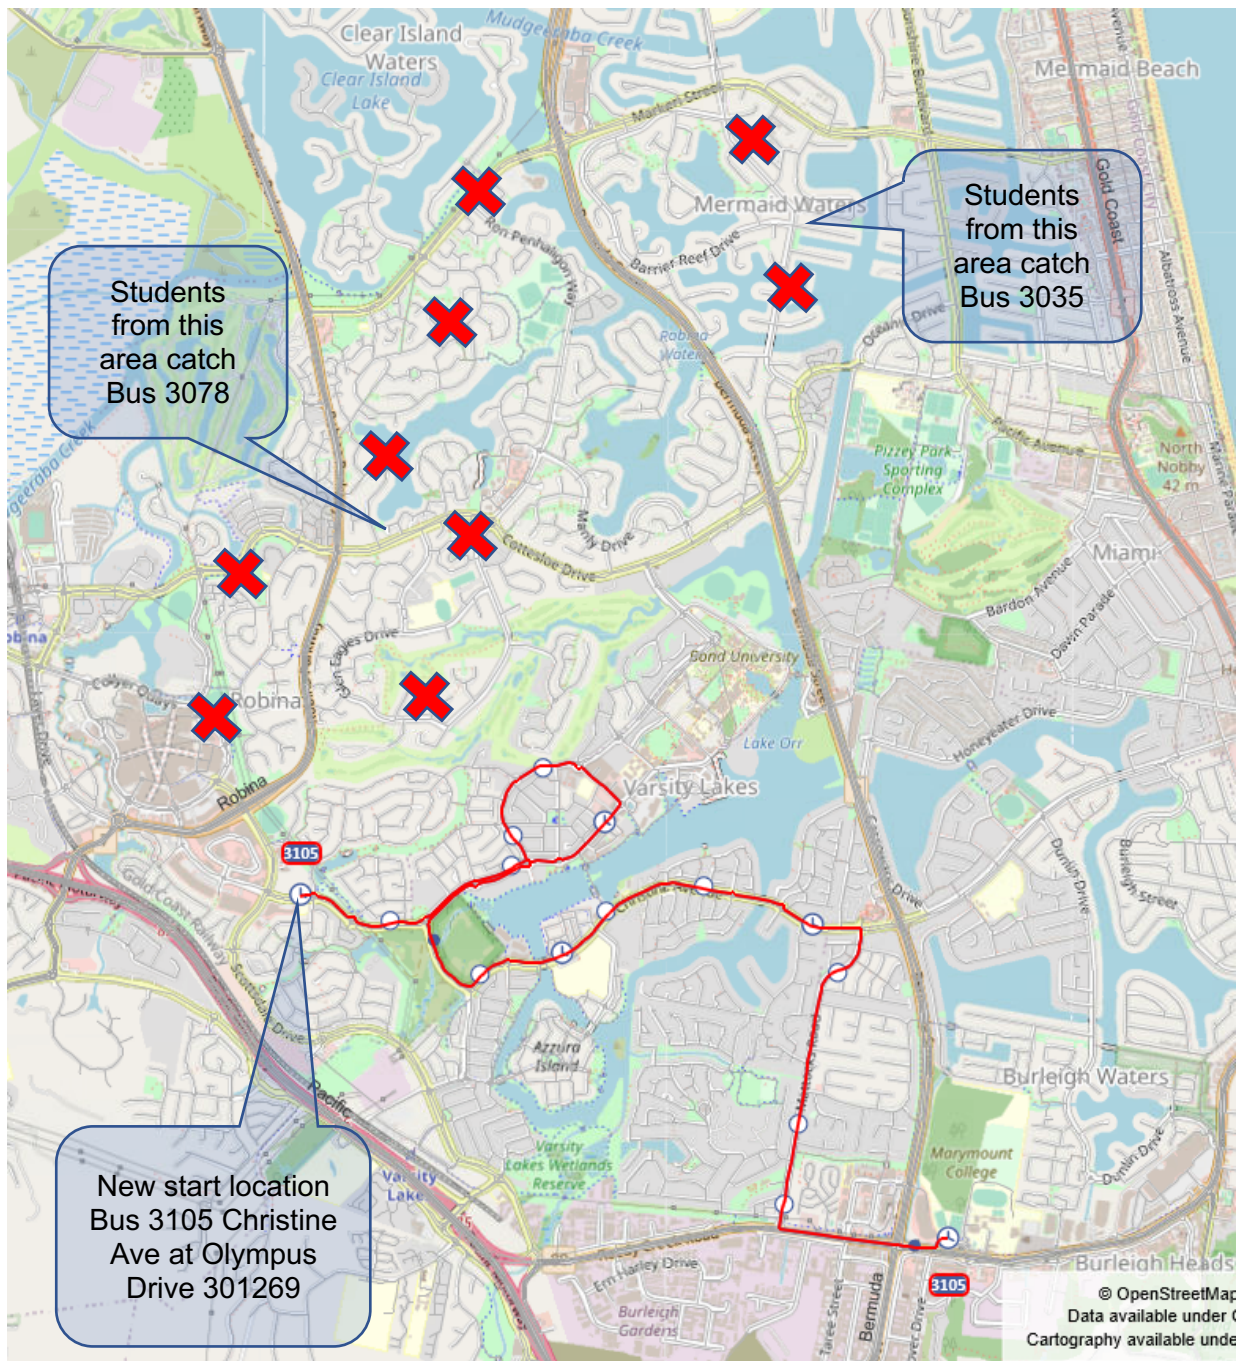

Please give us your feedback of proposed changes info@wearekinetic.com

School bus ## 3105 All passengers before Christine Ave only

K/NET/C
moving people

- What?** Bus 3105 route is changing. There will also be minor changes to the timetable.
- Why?** To improve current routes creating an even distribution of students on busy routes & to create more direct routes.
- When?** Proposed Term 4 onwards.
- Details** Bus 3105 will now start at Christine Ave at Olympus Drive 301269 & will no longer service streets travelled before this point through Robina & Mermaid Waters. Students from affected areas can catch NEW service 3078 or Bus 3035 (Rio Vista).

A larger map & run sheet is on the back of this page.

Map

- Christine Ave
- (L) Varsity
- (L) Main.
- (L) University
- (R) Varsity.
- (L) Christine.
- (L) Christine (Varsity Sounds roundabout)
- (R) Mattocks.
- (L) Reedy Creek.
- (L) Marymount Catholic College