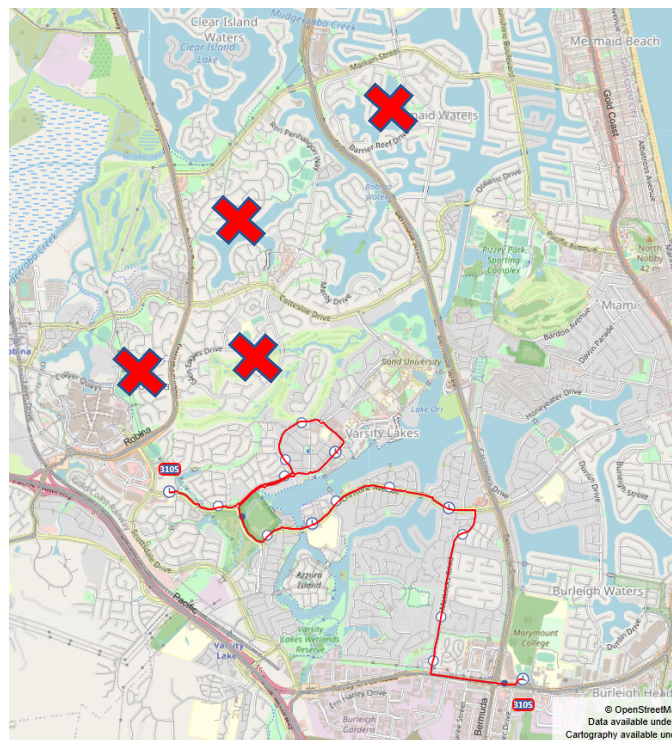

Please give us your feedback of proposed changes info@wearekinetic.com

School bus ## 3105 All passengers before Christine Ave only

K/NET/C
moving people

- What?** Bus 3105 route is changing. There will also be minor changes to the timetable.
- Why?** To improve current routes creating an even distribution of students on busy routes & to create more direct routes.
- When?** Proposed Term 4 onwards.
- Details** Bus 3105 will now start at Christine Ave at Olympus Drive 301269 & will no longer service streets travelled before this point through Robina & Mermaid Waters. Students from affected areas can catch NEW service 3078 or Bus 3035 (Rio Vista).

A larger map & run sheet is on the back of this page.

Map

- Christine Ave
- (L) Varsity
- (L) Main.
- (L) University
- (R) Varsity.
- (L) Christine.
- (L) Christine (Varsity Sounds roundabout)
- (R) Mattocks.
- (L) Reedy Creek.
- (L) Marymount Catholic College