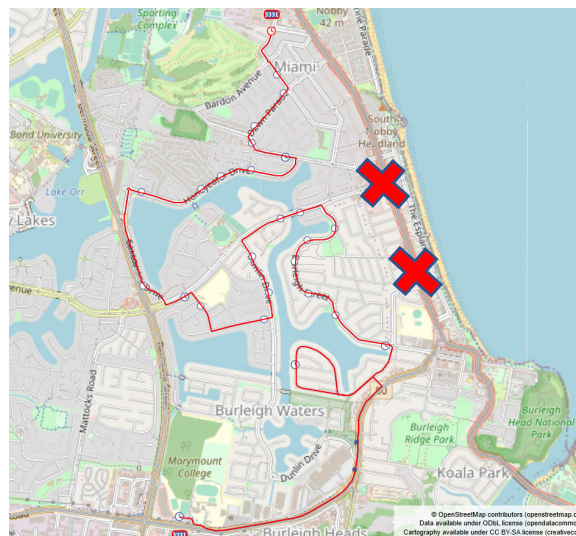

Please give us your feedback of proposed changes info@wearekinetic.com

School bus ## 3331 All passengers

K/NET/C
moving people

What? Bus 3331 route is changing. There will also be minor changes to the timetable.

Why? To improve current routes creating an even distribution of students on busy routes & to create more direct routes.

When? Proposed Term 4 onwards.

Details Bus 3331 is changing and will be shortened to start at Hillcrest Pde near Paradise Ave 301004. This bus will also be realigned to follow the urban 756 route using current stop infrastructure. Due to realignments several students are affected.

Students that disembark along the GC Hwy must catch NEW Bus 3484 and connect to high frequency Urban route 700.

Students that disembark around Banksia & Egret St's will need to disembark & walk from Burleigh Rd.

A larger map & run sheet is on the back of this page.

Map

Marymount College

(L) Reedy Creek Rd. West Burleigh.

(L) Starling.

(L) Acanthus

(L) Acanthus,

(L) Burleigh