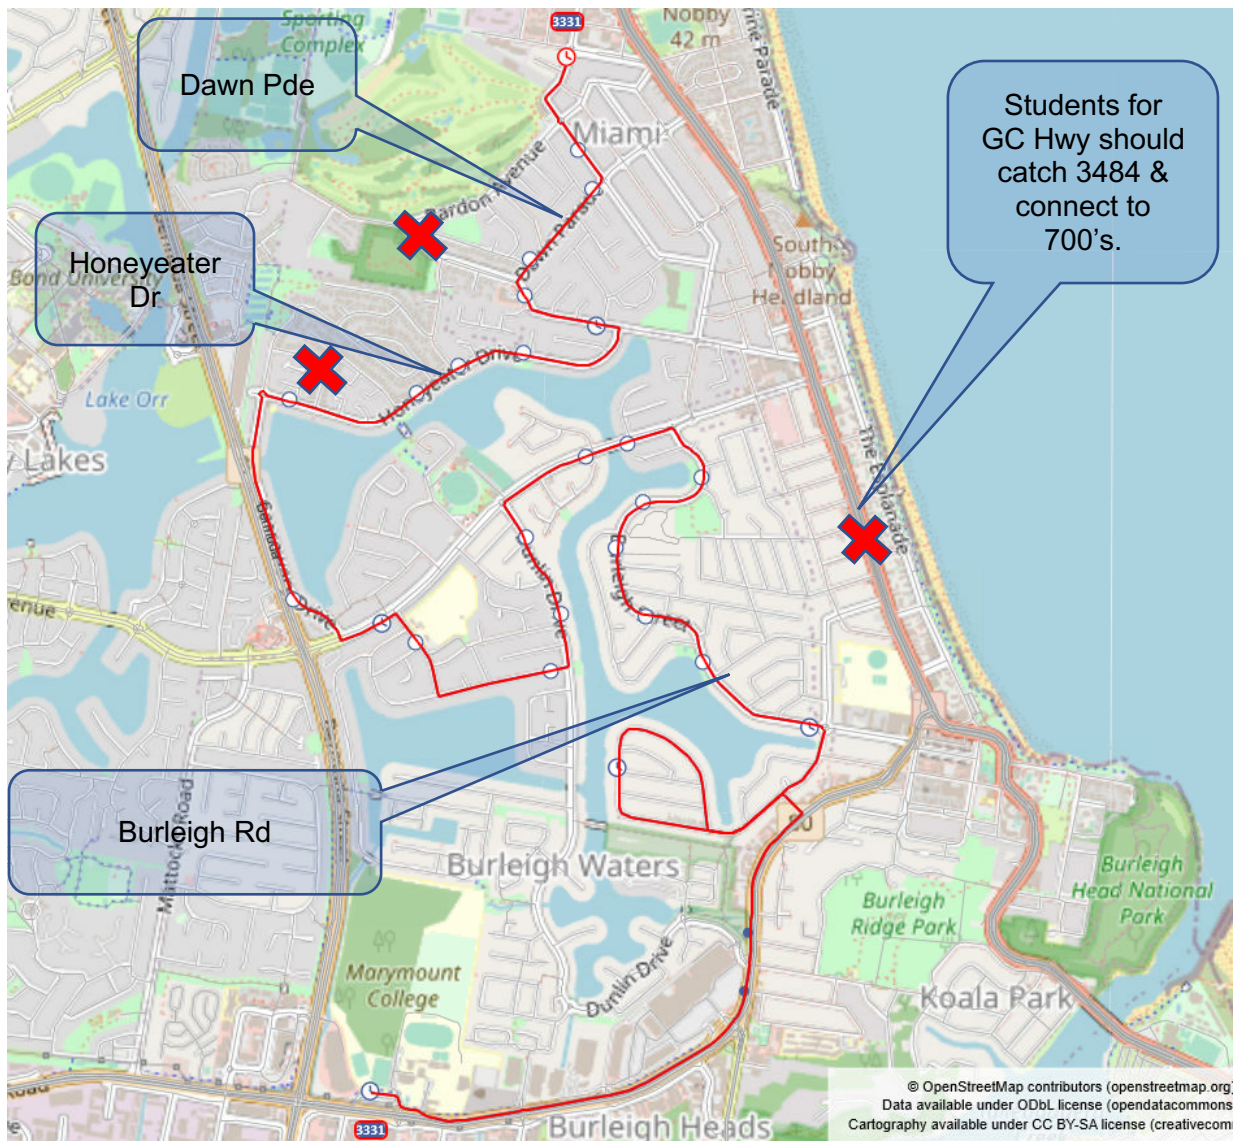

Why? To improve current routes creating an even distribution of students on busy routes & to create more direct routes.

When? Proposed Term 4 onwards.

Details Bus 3331 is changing and will be shortened to start at Hillcrest Pde near Paradise Ave 301004. This bus will also be realigned to follow the urban 756 route using current stop infrastructure. Due to realignments several students are affected.

Students that disembark along the GC Hwy must catch NEW Bus 3484 and connect to high frequency Urban route 700.

Students that disembark around Banksia & Egret St's will need to disembark & walk from Burleigh Rd.

A larger map & run sheet is on the back of this page.

Map

Marymount College

(L) Reedy Creek Rd. West Burleigh.

(L) Starling.

(L) Acanthus

(L) Acanthus,

(L) Burleigh

(R) Dawn

(L) Albion

Straight on Hillcrest