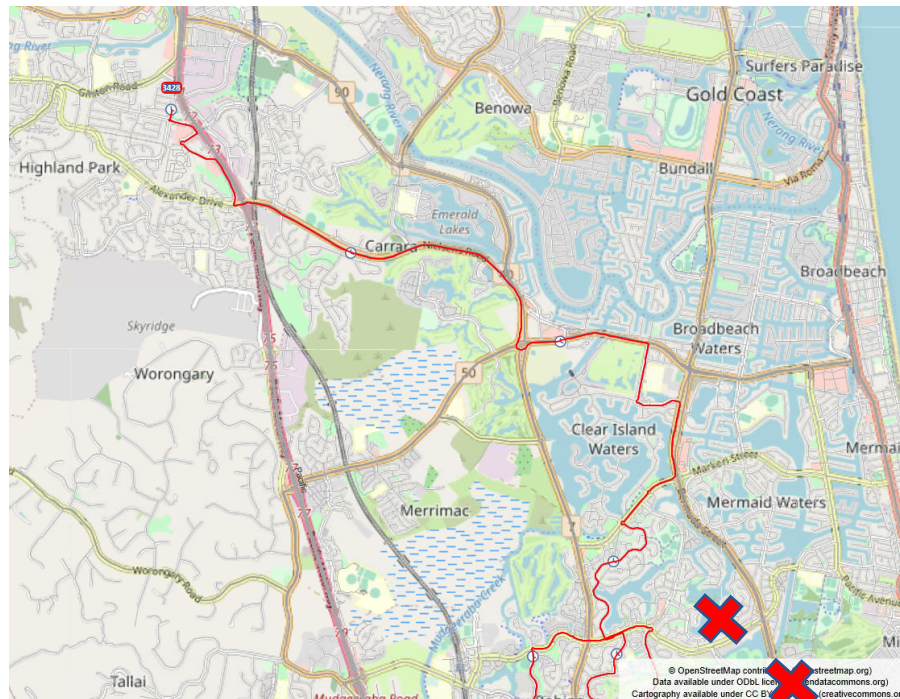

Please give us your feedback of proposed changes info@wearekinetic.com

School bus ## 3331 All passengers after Oceanic Dr

- What?** Bus 3331 route is changing. There will also be minor changes to the timetable.
- Why?** To improve current routes creating an even distribution of students on busy routes & to create more direct routes.
- When?** Proposed Term 4 onwards (potentially earlier).
- Details** Bus 3331 is changing and will terminate at Miami. Students for Fairway Dr, Neilson's Ave & Highland Park should catch NEW Bus 3428.

Students for Manly Dr should also catch NEW Bus 3428 & disembark at Cheltenham Dr near Bellmore CI 301265.

A larger map & run sheet is on the back of this page.

Map

Bus 3428

Bus 3428

- Marymount College
(L) Reedy Creek Rd. West Burleigh.
(L) Starling.
(L) Acanthus
(L) Acanthus,
(L) Burleigh
(L) Christine
(L) Dunlin
(R) Auk
(R) Whistler
(L) Christine
(R) Cassowary
(R) Honeyeater
(L) Mountain View
(R) Dawn
(L) Albion
Straight on Hillcrest