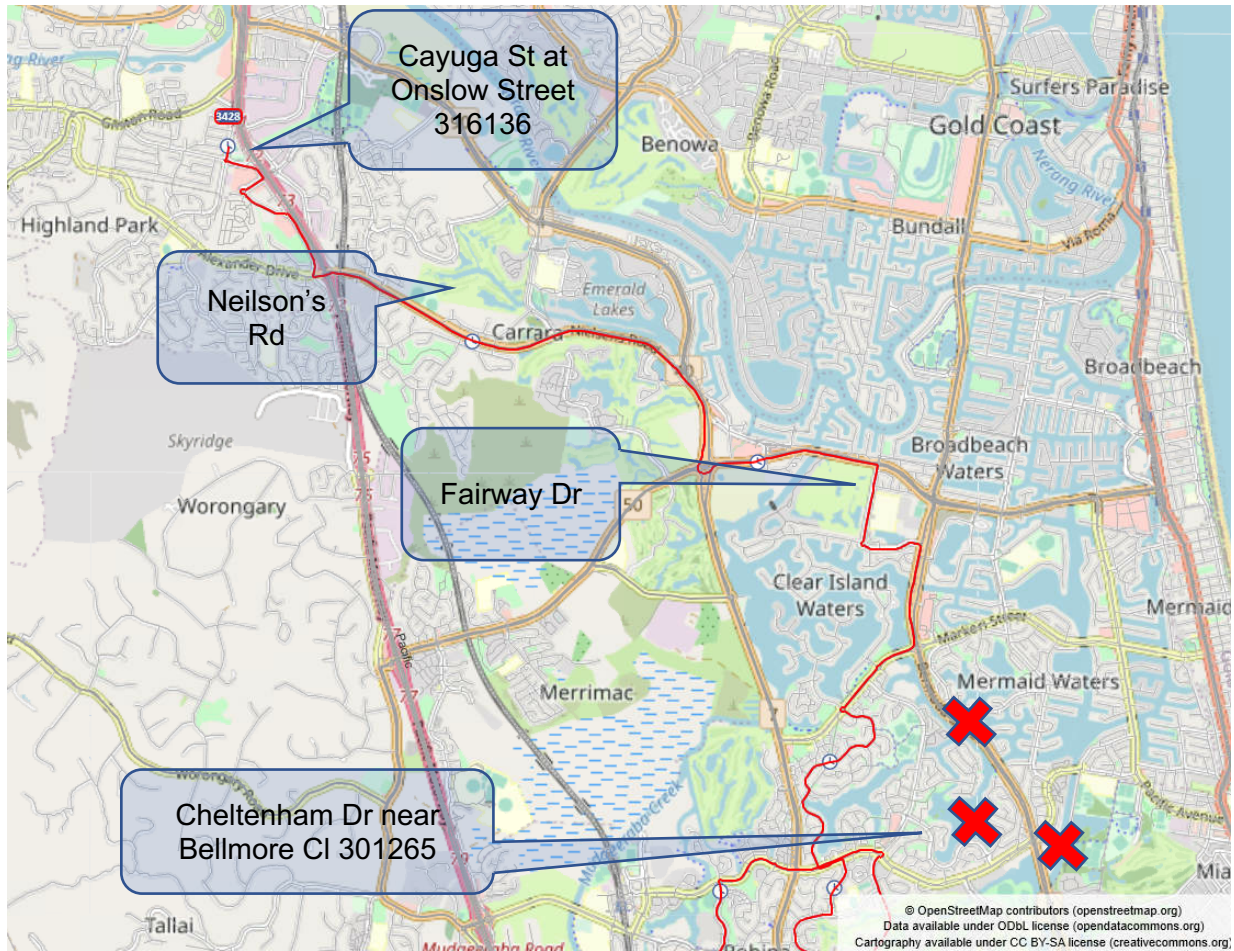

Please give us your feedback of proposed changes info@wearekinetic.com

School bus ## 3331 All passengers after Oceanic Dr

- What?** Bus 3331 route is changing. There will also be minor changes to the timetable.
- Why?** To improve current routes creating an even distribution of students on busy routes & to create more direct routes.
- When?** Proposed Term 4 onwards (potentially earlier).
- Details** Bus 3331 is changing and will terminate at Miami. Students for Fairway Dr, Neilson's Ave & Highland Park should catch NEW Bus 3428.

Students for Manly Dr should also catch NEW Bus 3428 & disembark at Cheltenham Dr near Bellmore CI 301265.

A larger map & run sheet is on the back of this page.

Map

Bus 3428

Bus 3428

- Marymount College
(L) Reedy Creek Rd. West Burleigh.
(L) Starling.
(L) Acanthus
(L) Acanthus,
(L) Burleigh
(L) Christine
(L) Dunlin
(R) Auk
(R) Whistler
(L) Christine
(R) Cassowary
(R) Honeyeater
(L) Mountain View
(R) Dawn
(L) Albion
Straight on Hillcrest