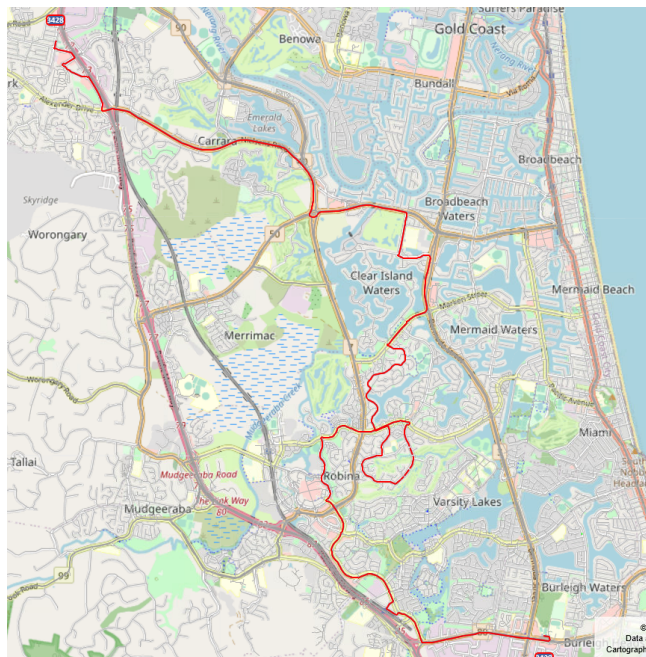

Please give us your feedback of proposed changes info@wearekinetic.com

New route - School bus ## 3428 – replaces 3423 & parts of 3331.

K/NET/C
moving people

What? A new school bus route is starting – 3428 PM (Matches 3078 AM)

Why? To improve current routes creating an even distribution of students on busy routes & to create more direct routes.

When? Proposed Term 4 onwards.

Details New Bus 3428 will start at Marymount College travelling to Cayuga St. This run will incorporate streets from 3331 & 3423.

3428 will service Varsity Train Station.

Students for Manly Dr should catch NEW Bus 3428 & disembark at Cheltenham Dr near Bellmore CI 301265.

A larger map & run sheet is on the back of this page.

Map

Marymount Catholic College
 (R) Reedy Creek.
 (R) Scottsdale
 (L) Station
 Varsity Station
 (L) Scottsdale.
 (R) Robina Town Centre
 (R) Cheltenham
 (R) Ron Penhaligon
 (R) 2nd Glen Eagles.
 (L) Killarney
 (L) Cheltenham
 (R) Tullamarine
 (L) Camberwell
 (L) Yarraville

(R) Markeri
 (L) Bermuda.
 (L) Santa Cruz.
 (R) Fairway
 (L) Nerang Broadbeach, Gooding
 (R) Nerang Broadbeach.
 (L) Nielsens
 Straight on Nielsens Rd Overpass.
 (R) Hinkler.
 (L) McKenzie
 (R) Pappas.
 (L) Hinkler.
 (L) Mortensen.
 (R) Cayuga