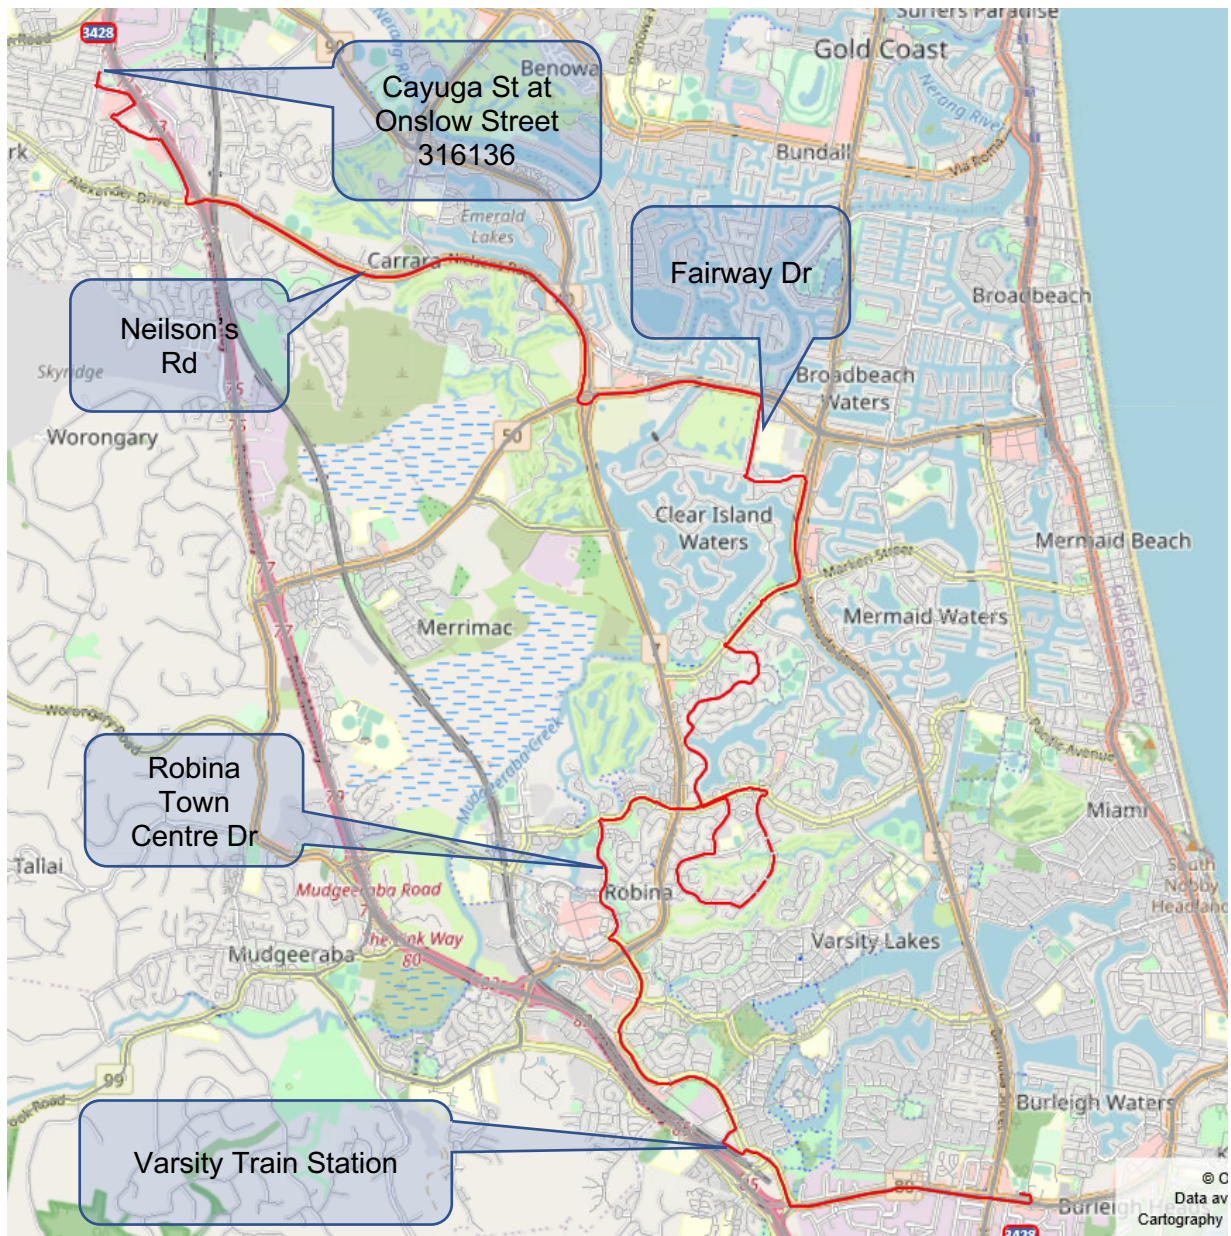

Please give us your feedback of proposed changes info@wearekinetic.com

New route - School bus ## 3428 – replaces 3423 & parts of 3331.

K/NET/C
moving people

What? A new school bus route is starting – 3428 PM (Matches 3078 AM)

Why? To improve current routes creating an even distribution of students on busy routes & to create more direct routes.

When? Proposed Term 4 onwards.

Details New Bus 3428 will start at Marymount College travelling to Cayuga St. This run will incorporate streets from 3331 & 3423.

3428 will service Varsity Train Station.

Students for Manly Dr should catch NEW Bus 3428 & disembark at Cheltenham Dr near Bellmore CI 301265.

A larger map & run sheet is on the back of this page.

Map

Marymount Catholic College
 (R) Reedy Creek.
 (R) Scottsdale
 (L) Station
 Varsity Station
 (L) Scottsdale.
 (R) Robina Town Centre
 (R) Cheltenham
 (R) Ron Penhaligon
 (R) 2nd Glen Eagles.
 (L) Killarney
 (L) Cheltenham
 (R) Tullamarine
 (L) Camberwell
 (L) Yarraville

(R) Markeri
 (L) Bermuda.
 (L) Santa Cruz.
 (R) Fairway
 (L) Nerang Broadbeach, Gooding
 (R) Nerang Broadbeach.
 (L) Nielsens
 Straight on Nielsens Rd Overpass.
 (R) Hinkler.
 (L) McKenzie
 (R) Pappas.
 (L) Hinkler.
 (L) Mortensen.
 (R) Cayuga